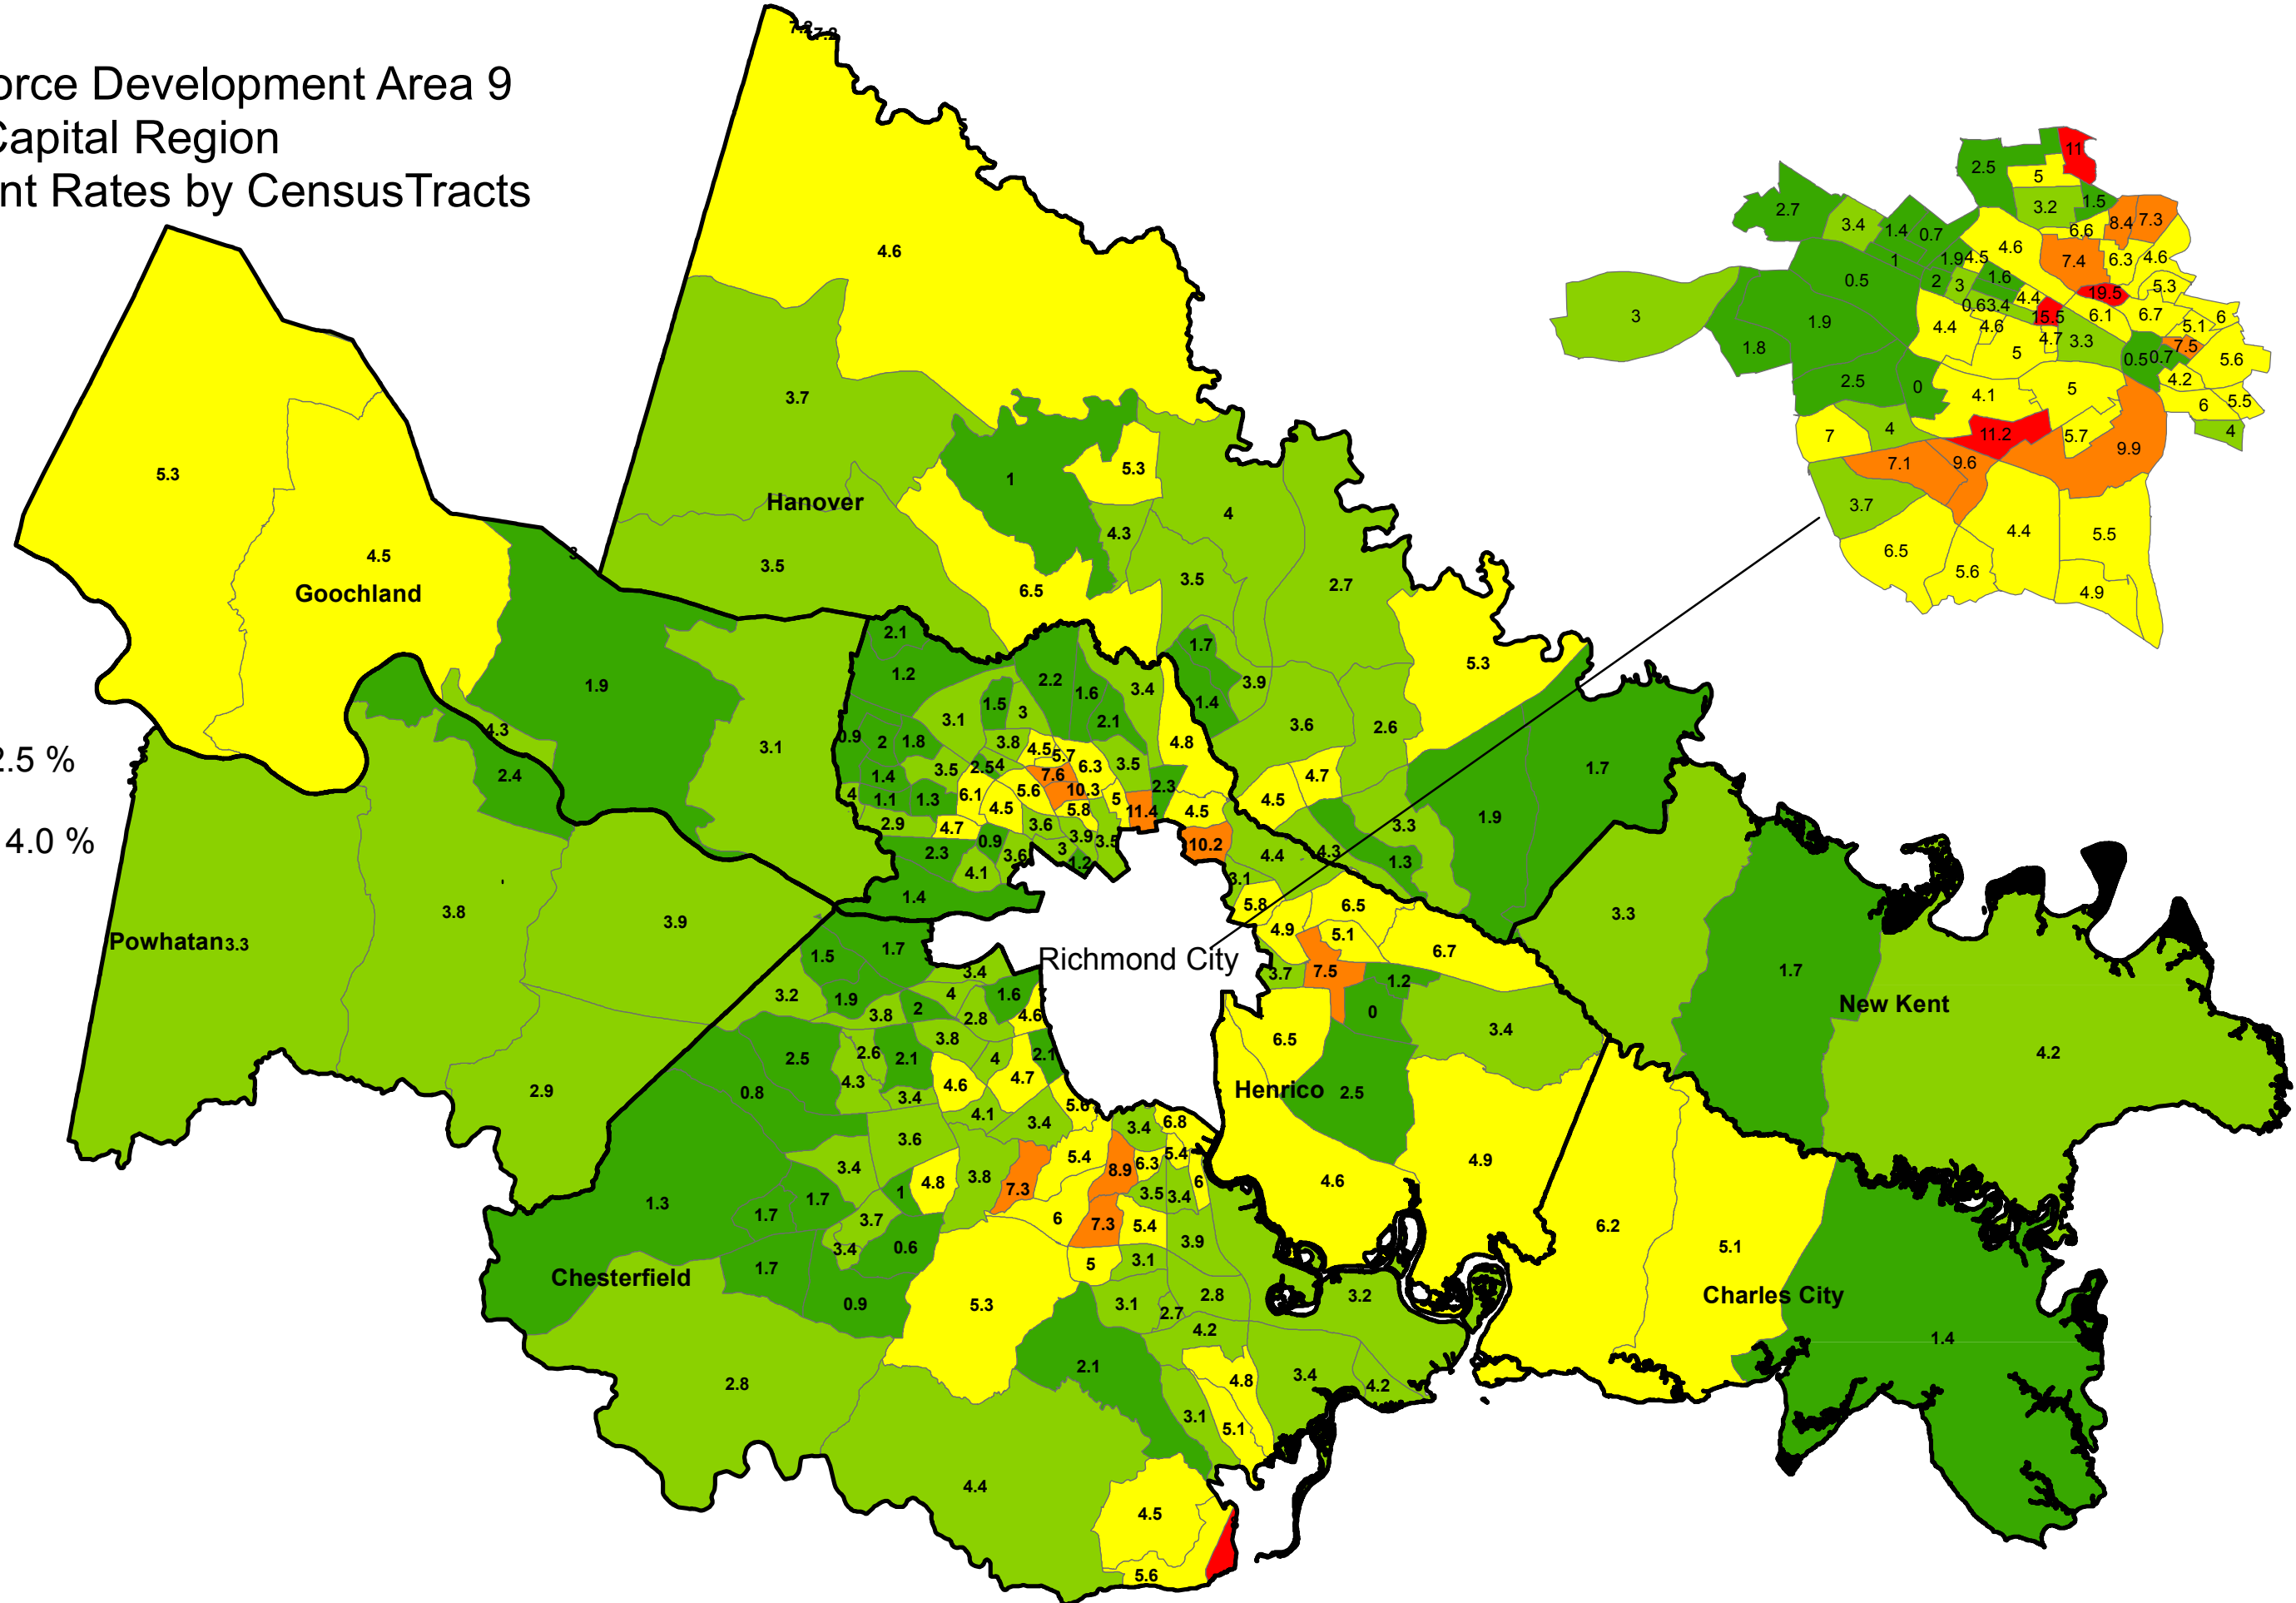

LWDA 9

Source: Census tract unemployment rates are five year averages from the American Community Survey.
Map produced by Virginia Employment Commission, Economic Information & Analytics Division, March 2018

Sources: Esri, HERE, DeLorme, Intermap, increment P Corp., GEBCO, USGS, FAO, NPS, NRCAN, GeoBase, IGN, Kadaster NL, Ordnance Survey, Esri Japan, METI, Esri China (Hong Kong), swisstopo, MapmyIndia, © OpenStreetMap contributors, and the GIS User Community

Local Workforce Development Area 9 Capital Region Unemployment Rates by Census Tracts

LWDA Average = 2.5 %

Virginia Average = 4.0 %

Source: Census tract unemployment rates are five year averages from the American Community Survey.
Map produced by Virginia Employment Commission, Economic Information & Analytics Division, August 2018

Local Workforce Development Area 9
Capital Region Workforce Partnership
Areas of Significant Unemployment [ASUs]