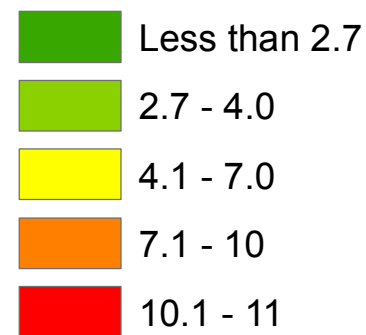

LWDA 9

Source: Census tract unemployment rates are five year averages from the American Community Survey.
Map produced by Virginia Employment Commission, Economic Information & Analytics Division, March 2018

Local Workforce Development Area 9 Capital Region Unemployment Rates by Census Tracts

LWDA Average = 2.5 %

Virginia Average = 4.0 %

Source: Census tract unemployment rates are five year averages from the American Community Survey.
Map produced by Virginia Employment Commission, Economic Information & Analytics Division, August 2018