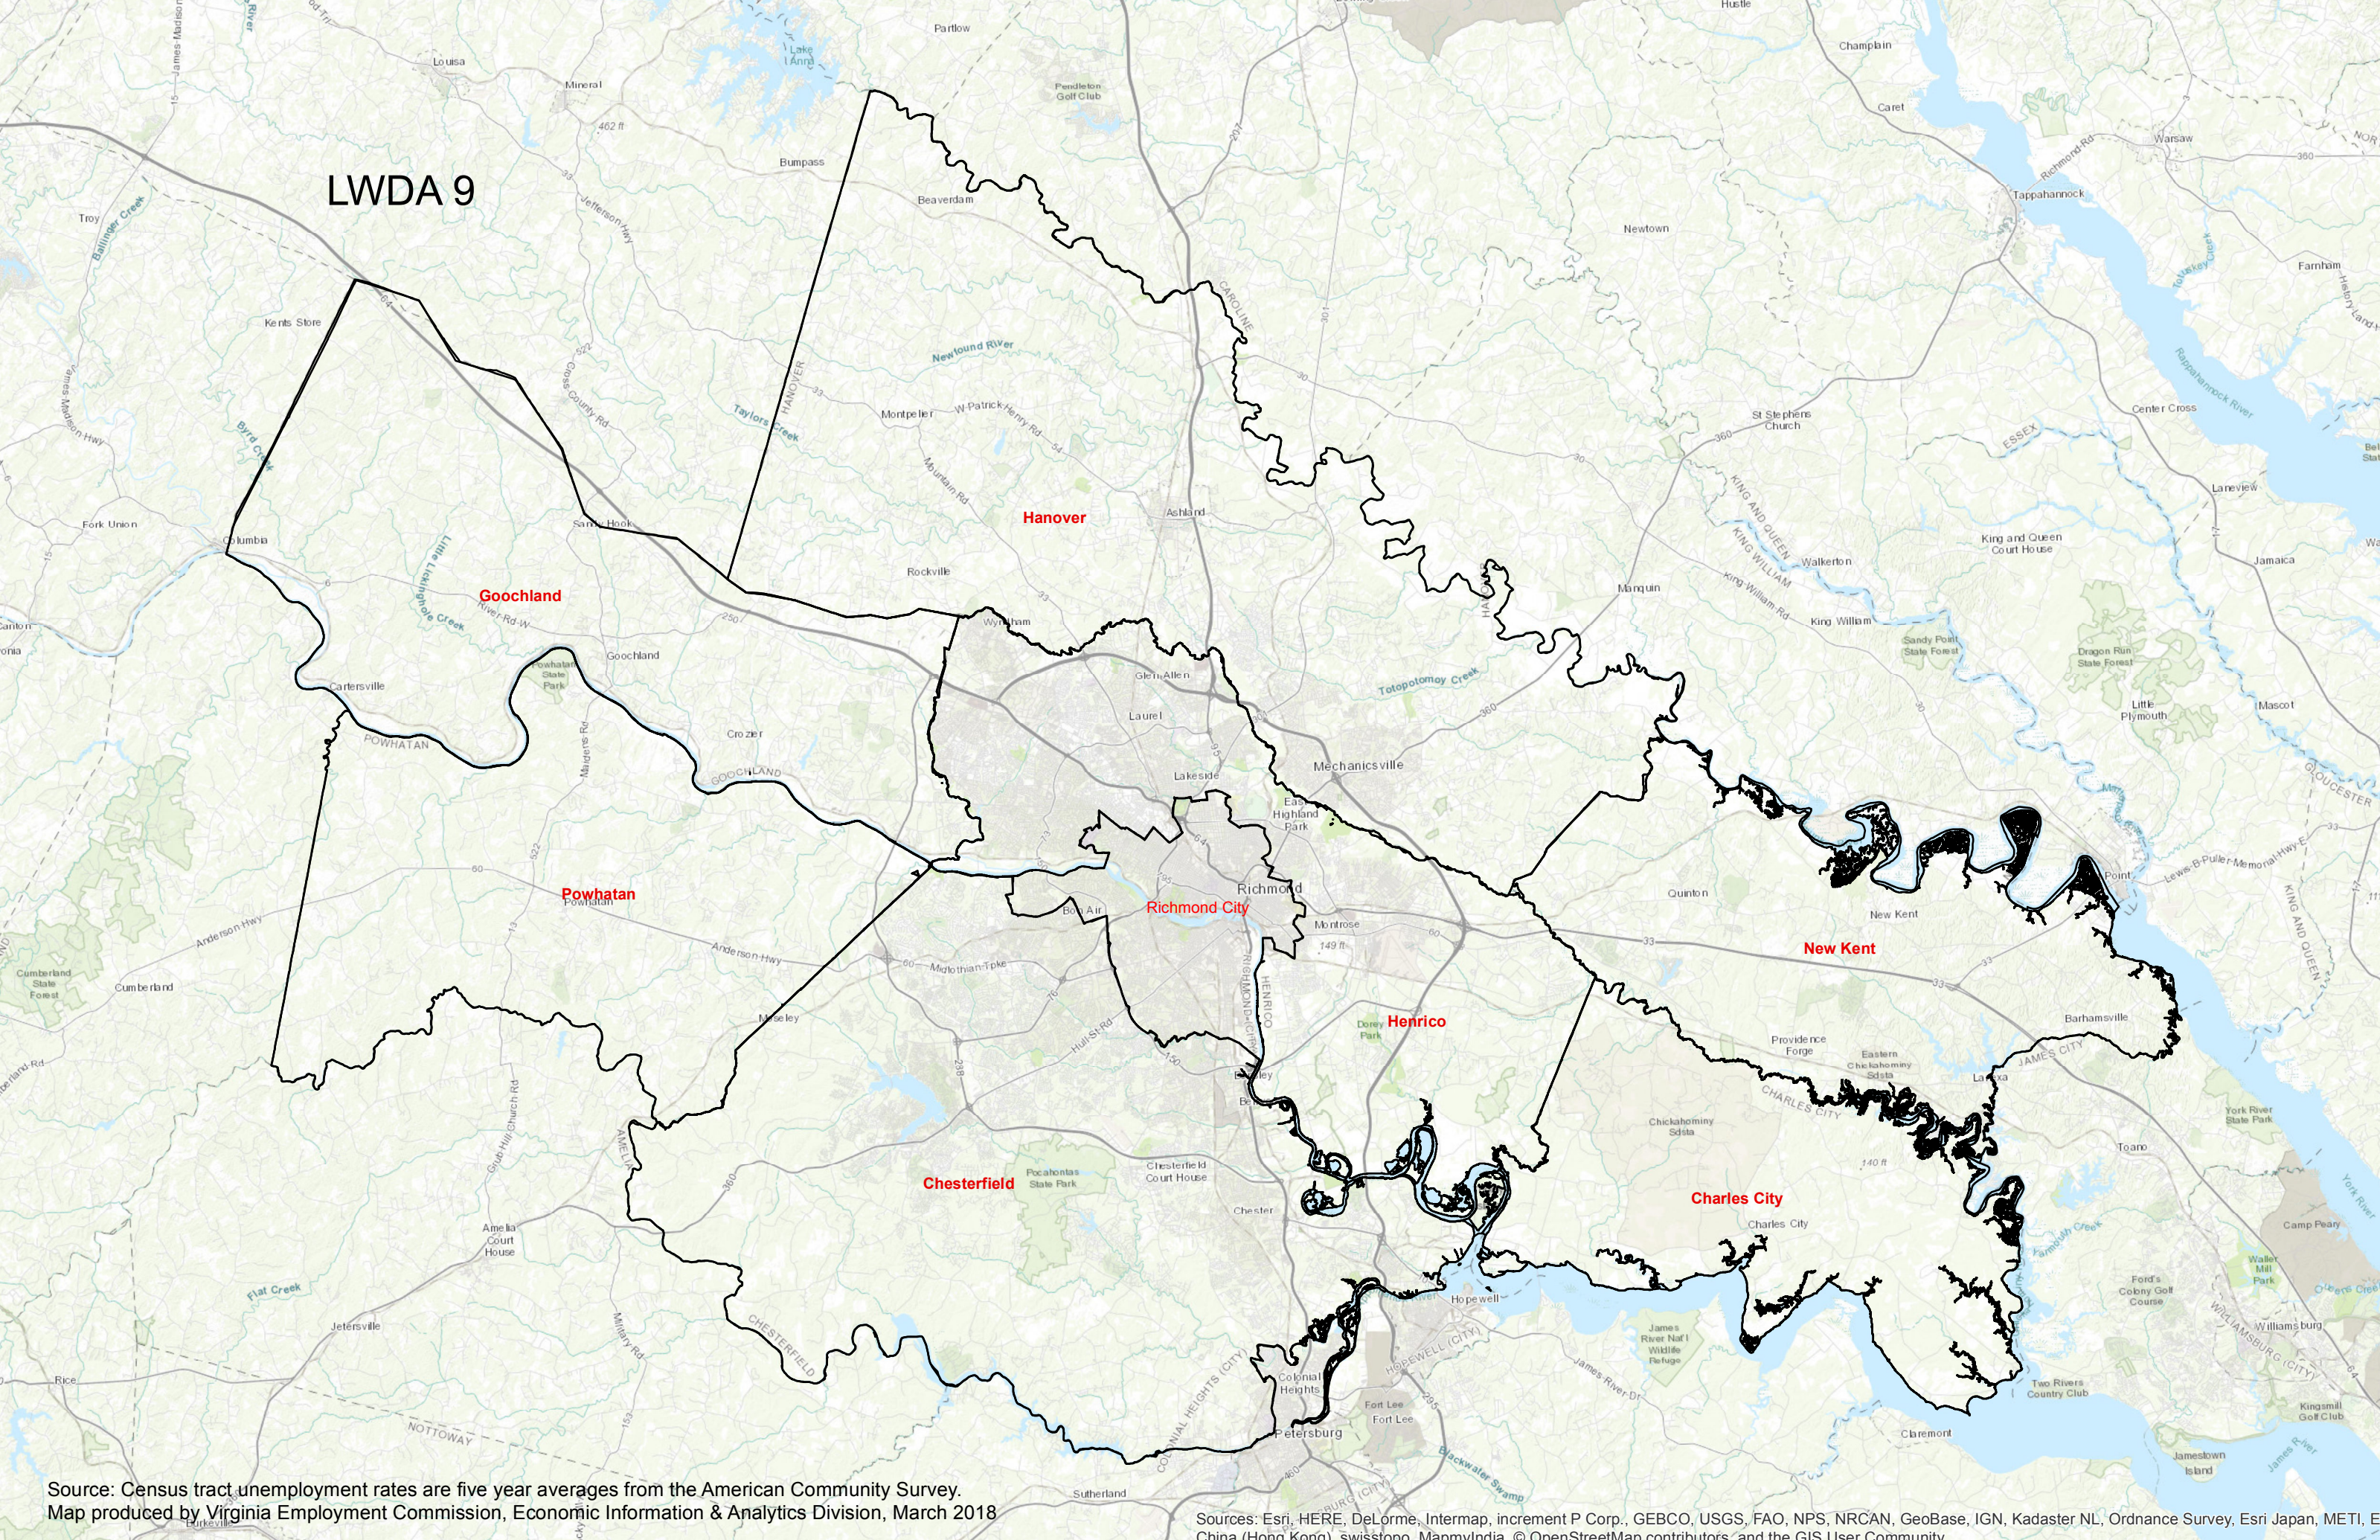

LWDA 9

Source: Census tract unemployment rates are five year averages from the American Community Survey.
Map produced by Virginia Employment Commission, Economic Information & Analytics Division, March 2018

Sources: Esri, HERE, DeLorme, Intermap, increment P Corp., GEBCO, USGS, FAO, NPS, NRCAN, GeoBase, IGN, Kadaster NL, Ordnance Survey, Esri Japan, METI, Esri China (Hong Kong), swisstopo, MapmyIndia, © OpenStreetMap contributors, and the GIS User Community

Local Workforce Development Area 9 Capital Region Unemployment Rates by Census Tracts

LWDA Average = 2.5 %

Virginia Average = 4.0 %

Source: Census tract unemployment rates are five year averages from the American Community Survey.
Map produced by Virginia Employment Commission, Economic Information & Analytics Division, August 2018