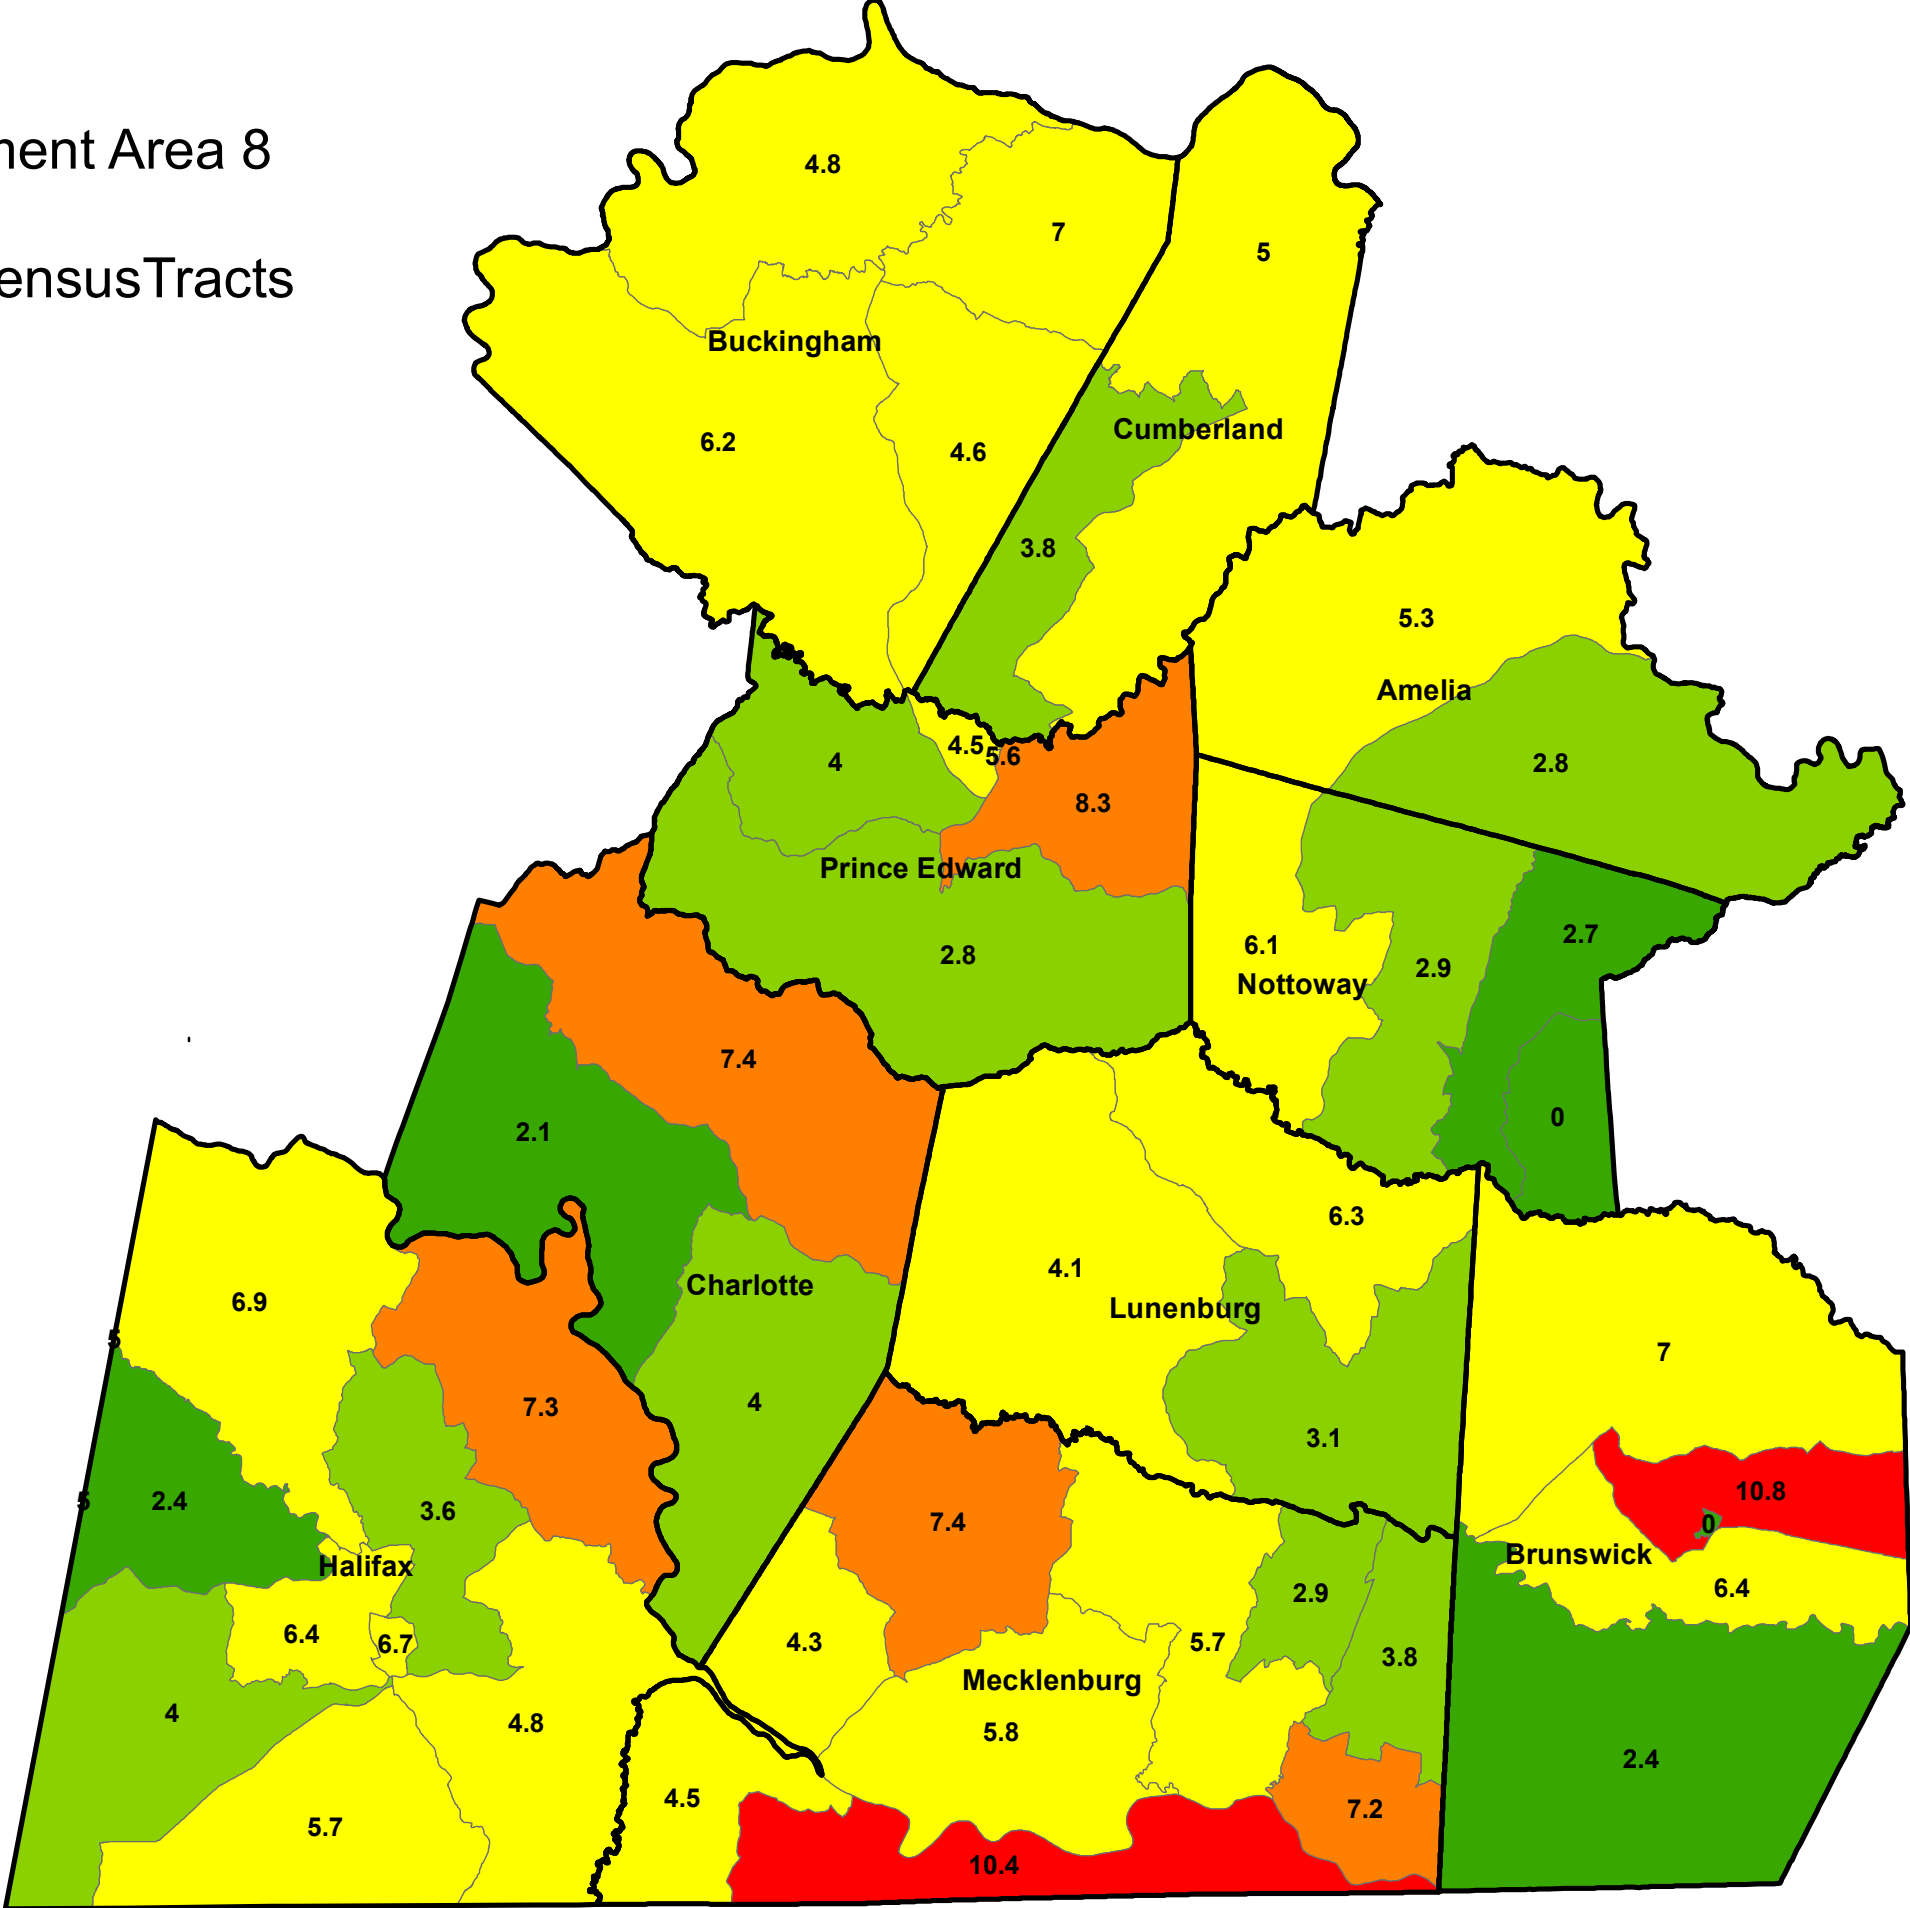

LWDA 8

Source: Census tract unemployment rates are five year averages from the American Community Survey.
 Map produced by Virginia Employment Commission, Economic Information & Analytics Division, March 2018

Sources: Esri, HERE, DeLorme, Intermap, increment P Corp., GEBCO, USGS, FAO, NRS, NRCAN, Geobase, IGN, Kadaster NL, Ordnance Survey, Esri Japan, METI, Esri China (Hong Kong), swisstopo, MapmyIndia, © OpenStreetMap contributors, and the GIS User Community

Local Workforce Development Area 8 South Central Unemployment Rates by Census Tracts

LWDA Average = 5.2%

Virginia Average = 4.0 %

Source: Census tract unemployment rates are five year averages from the American Community Survey.
Map produced by Virginia Employment Commission, Economic Information & Analytics Division, June 2018

Local Workforce Development Area 8
South Central
Areas of Significant Unemployment [ASUs]