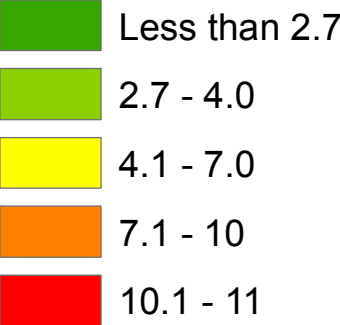

LWDA 8

Source: Census tract unemployment rates are five year averages from the American Community Survey.
 Map produced by Virginia Employment Commission, Economic Information & Analytics Division, March 2018

Local Workforce Development Area 8 South Central Unemployment Rates by Census Tracts

LWDA Average = 5.2%

Virginia Average = 4.0 %

Source: Census tract unemployment rates are five year averages from the American Community Survey.
Map produced by Virginia Employment Commission, Economic Information & Analytics Division, June 2018