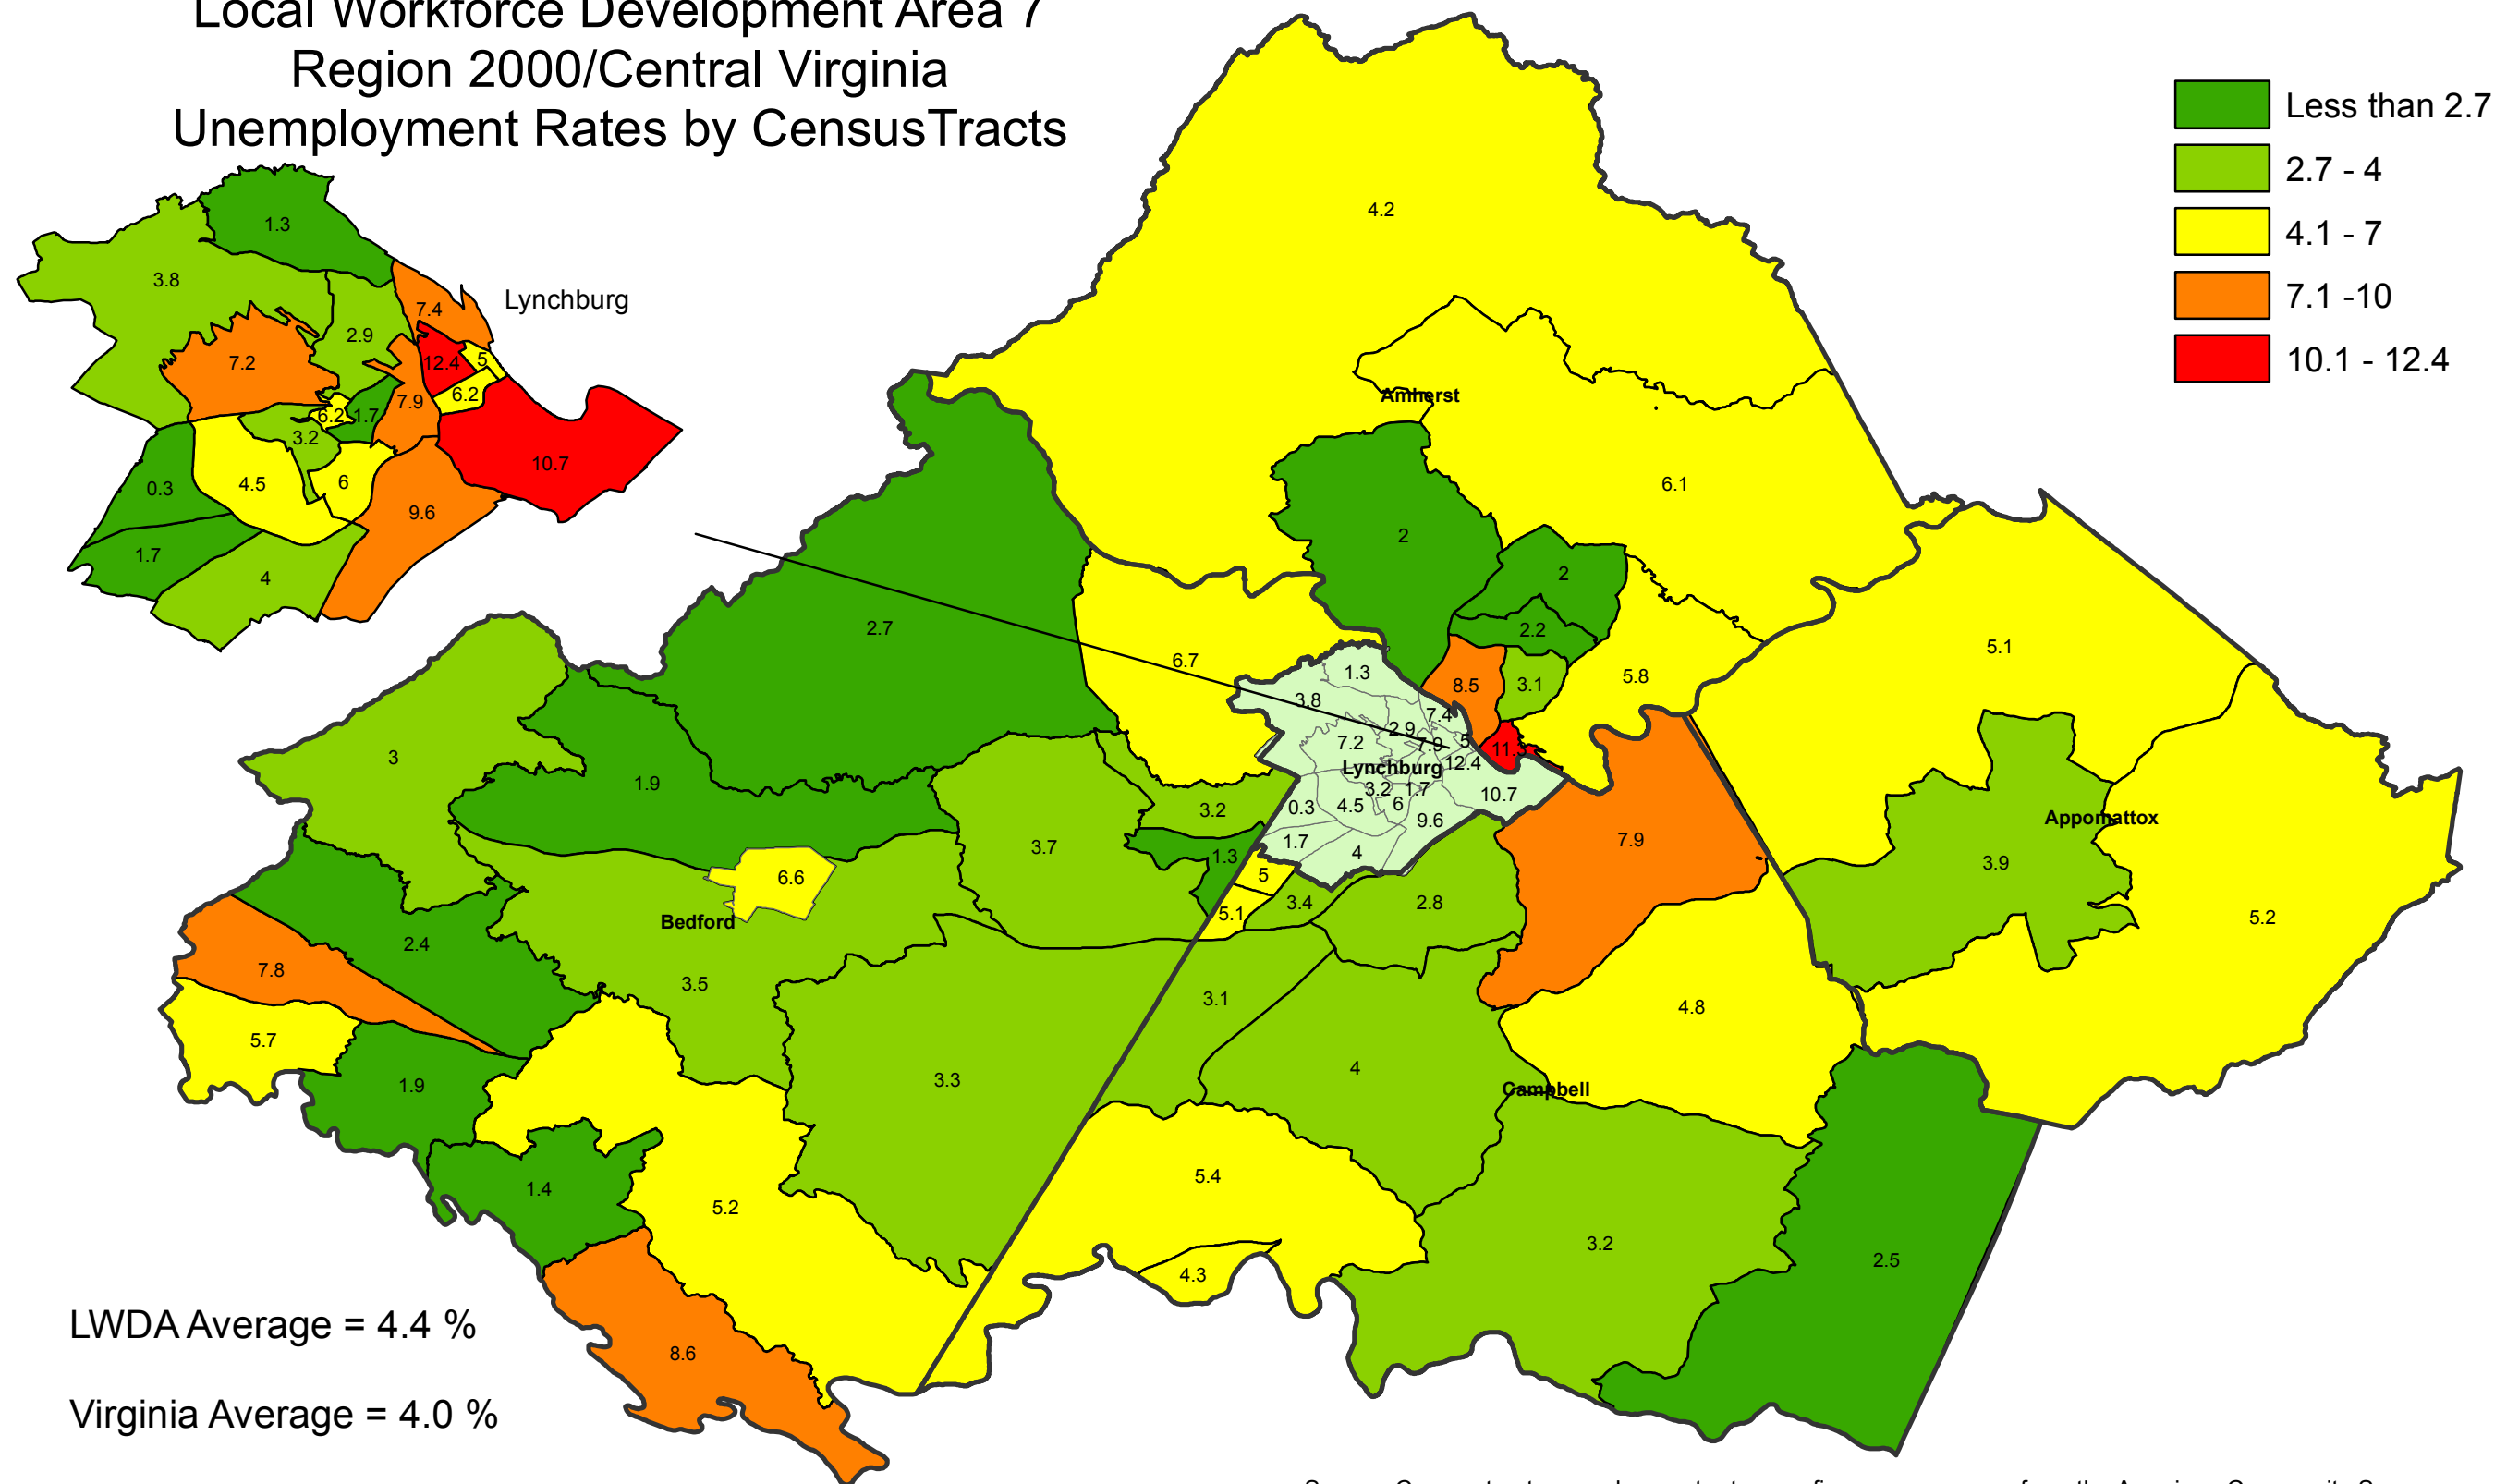

LWDA 7

Sources: Esri, HERE, DeLorme, Intermap, increment P Corp., GEBCO, USGS, FAO, NPS, NRCAN, GeoBase, IGN, Kadaster NL, Ordnance Survey, Esri Japan, METI, Esri China (Hong Kong), swisstopo, MapmyIndia, © OpenStreetMap contributors, and the GIS User Community

Local Workforce Development Area 7 Region 2000/Central Virginia Unemployment Rates by Census Tracts

Source: Census tract unemployment rates are five year averages from the American Community Survey.
Map produced by Virginia Employment Commission, Economic Information & Analytics Division, May 2018

Local Workforce Development Area 7
Region 2000 / Central Virginia
Areas of Significant Unemployment [ASUs]