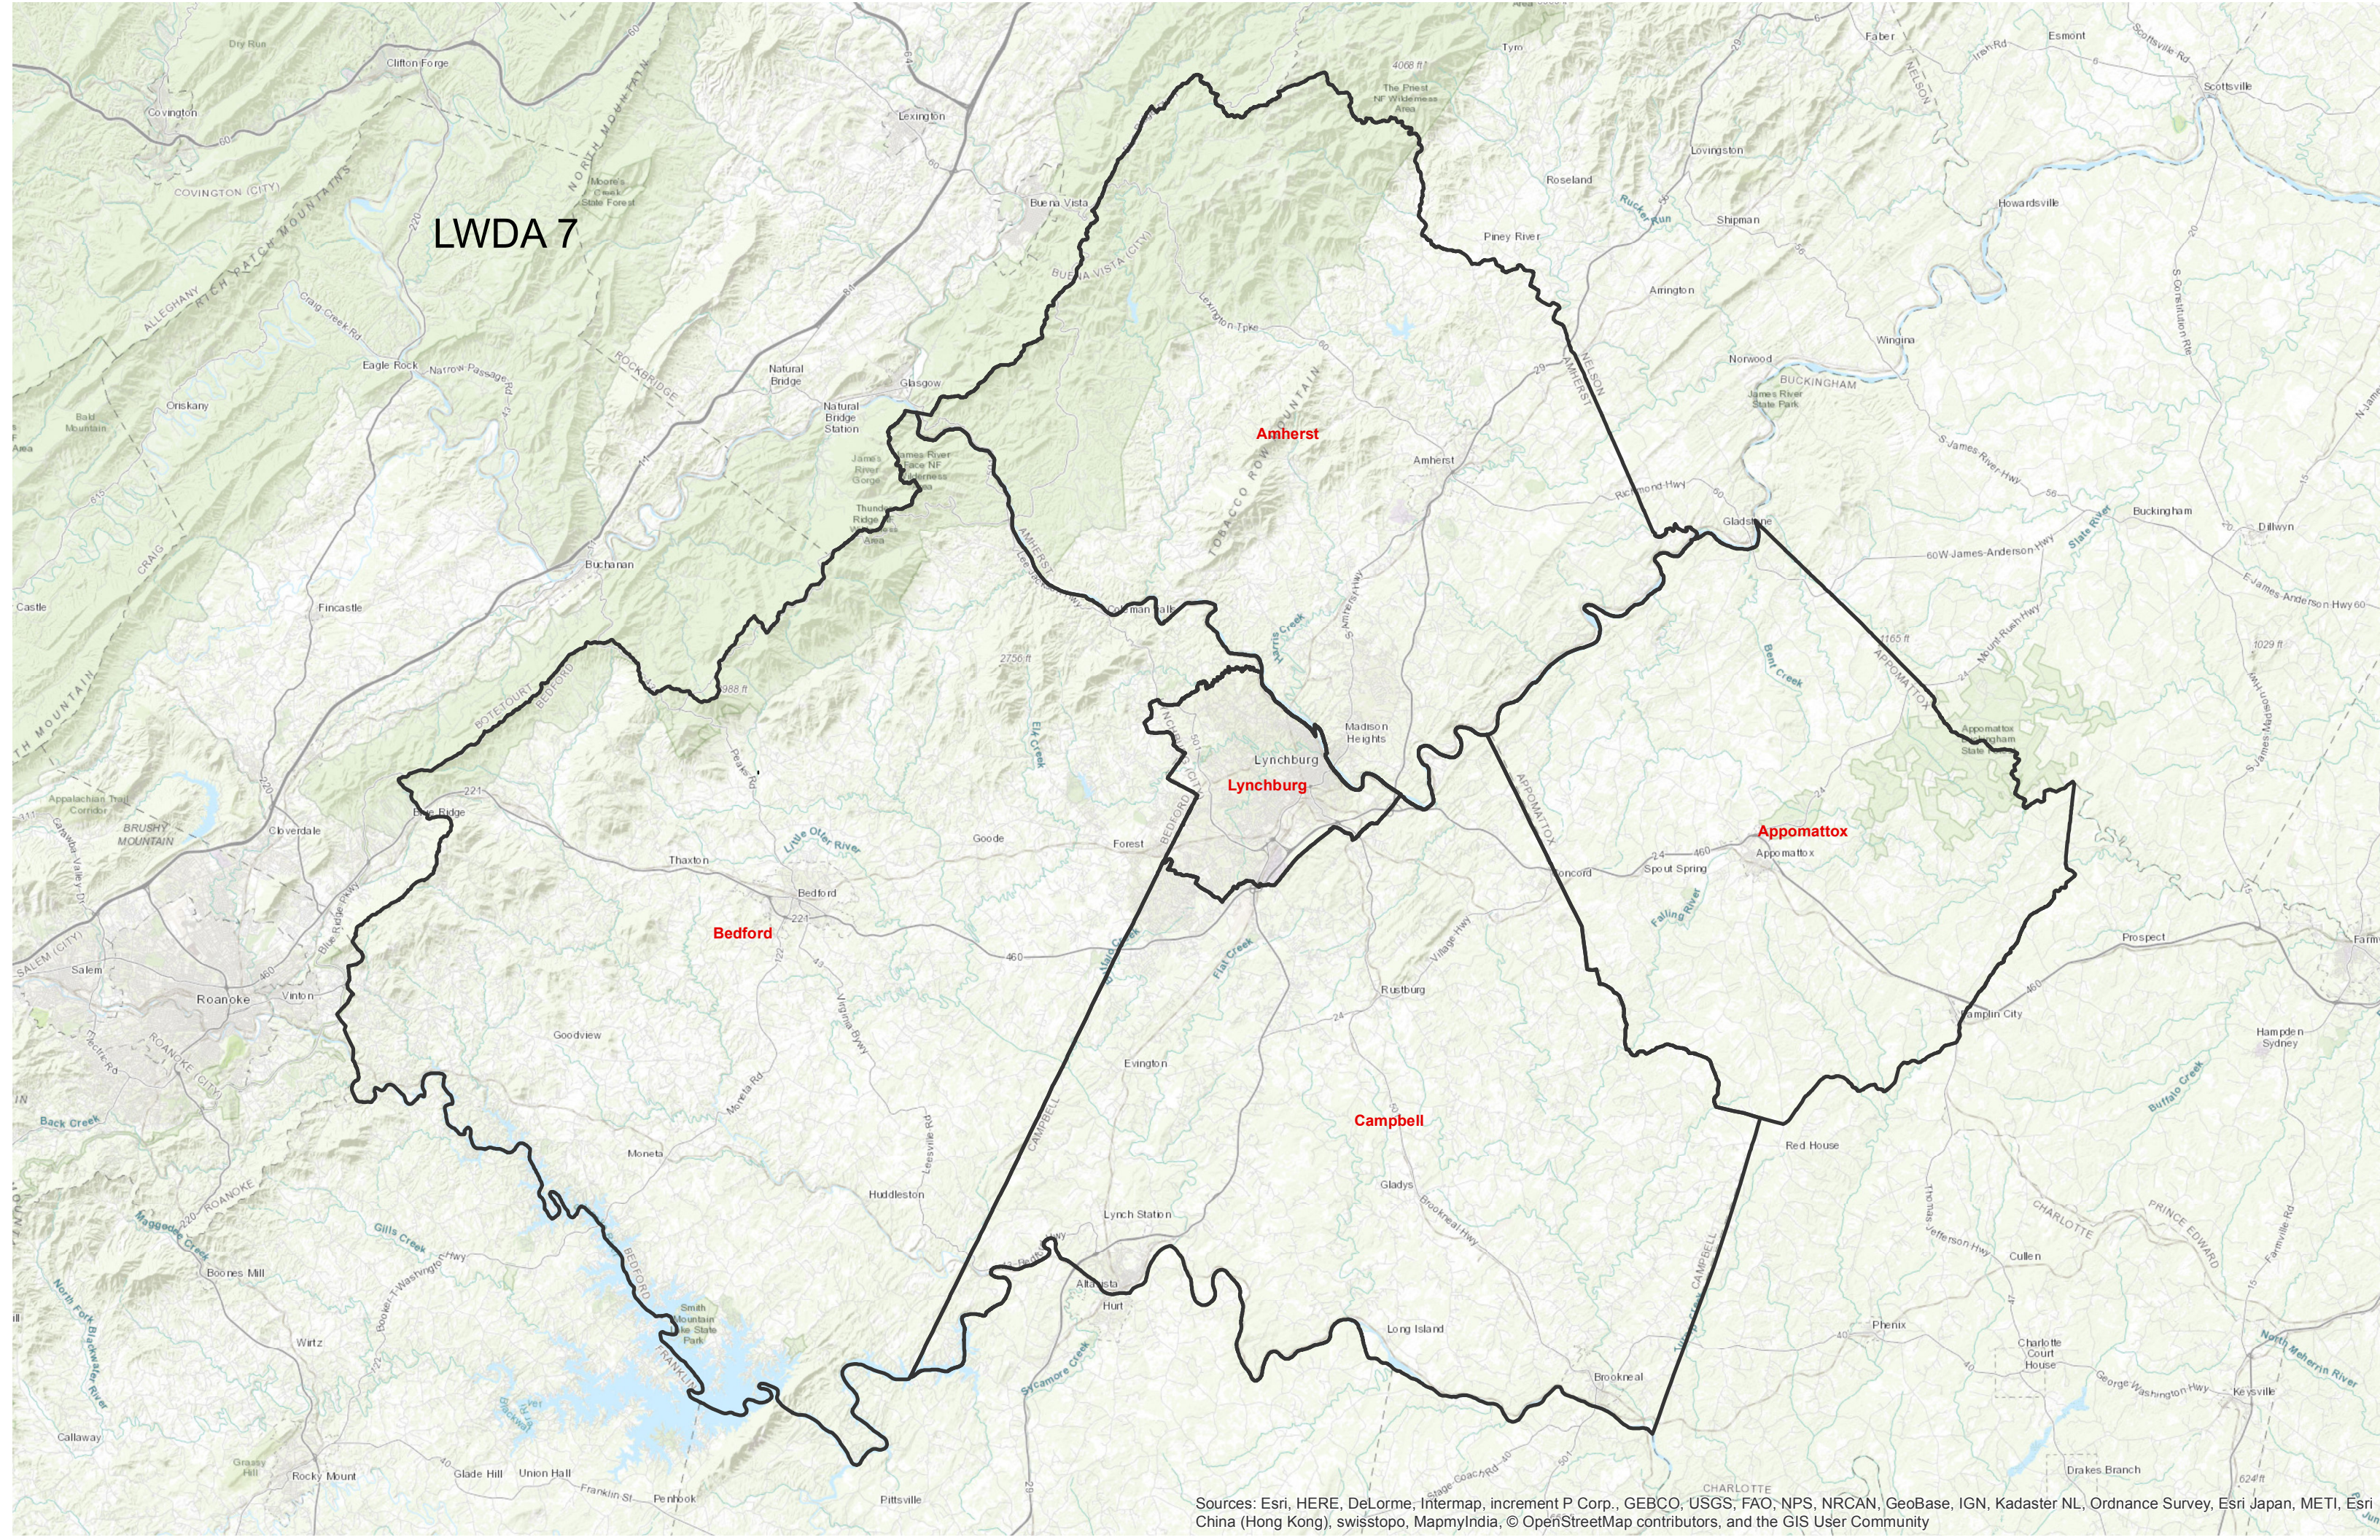

LWDA 7

Sources: Esri, HERE, DeLorme, Intermap, increment P Corp., GEBCO, USGS, FAO, NPS, NRCAN, GeoBase, IGN, Kadaster NL, Ordnance Survey, Esri Japan, METI, Esri China (Hong Kong), swisstopo, MapmyIndia, © OpenStreetMap contributors, and the GIS User Community

Local Workforce Development Area 7 Region 2000/Central Virginia Unemployment Rates by Census Tracts

Source: Census tract unemployment rates are five year averages from the American Community Survey.
Map produced by Virginia Employment Commission, Economic Information & Analytics Division, May 2018

Local Workforce Development Area 7
Region 2000 / Central Virginia
Areas of Significant Unemployment [ASUs]