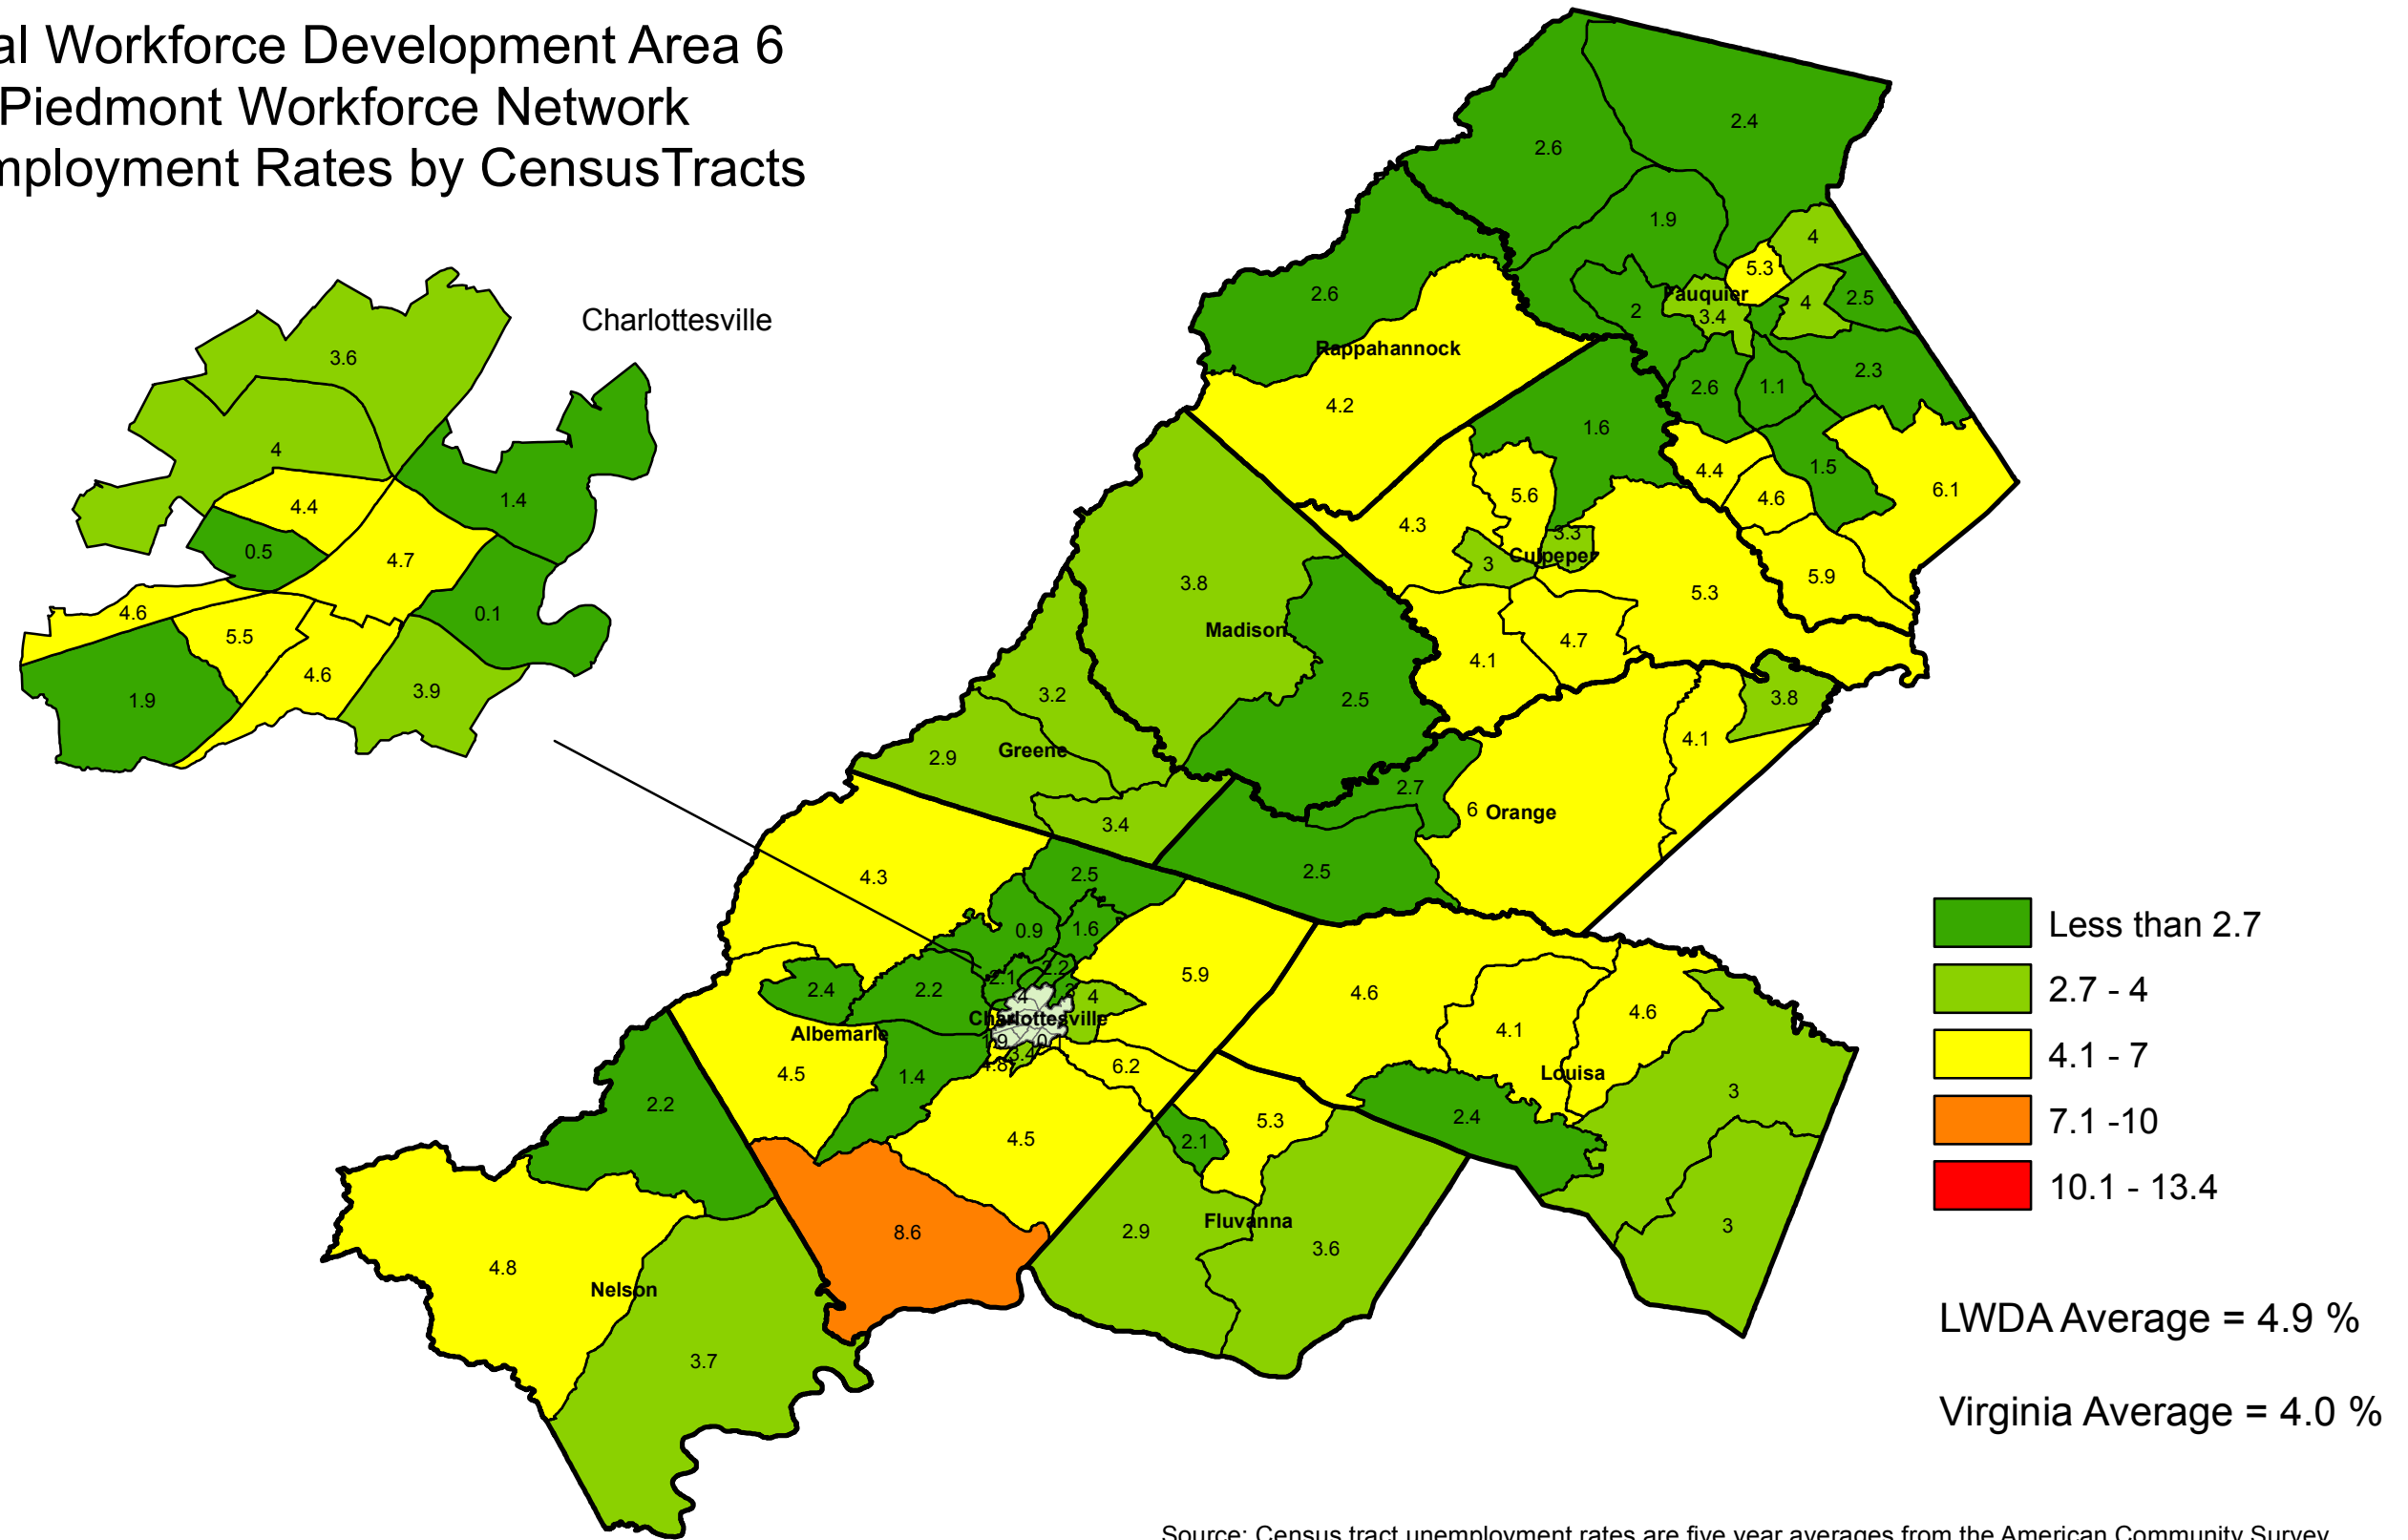

LWDA 6

Source: Census tract unemployment rates are five year averages from the American Community Survey.
Map produced by Virginia Employment Commission, Economic Information & Analytics Division, March 2018

Local Workforce Development Area 6 Piedmont Workforce Network Unemployment Rates by Census Tracts

Source: Census tract unemployment rates are five year averages from the American Community Survey.
Map produced by Virginia Employment Commission, Economic Information & Analytics Division, May 2018

Local Workforce Development Area 6
Piedmont Workforce Network
Areas of Significant Unemployment [ASUs]