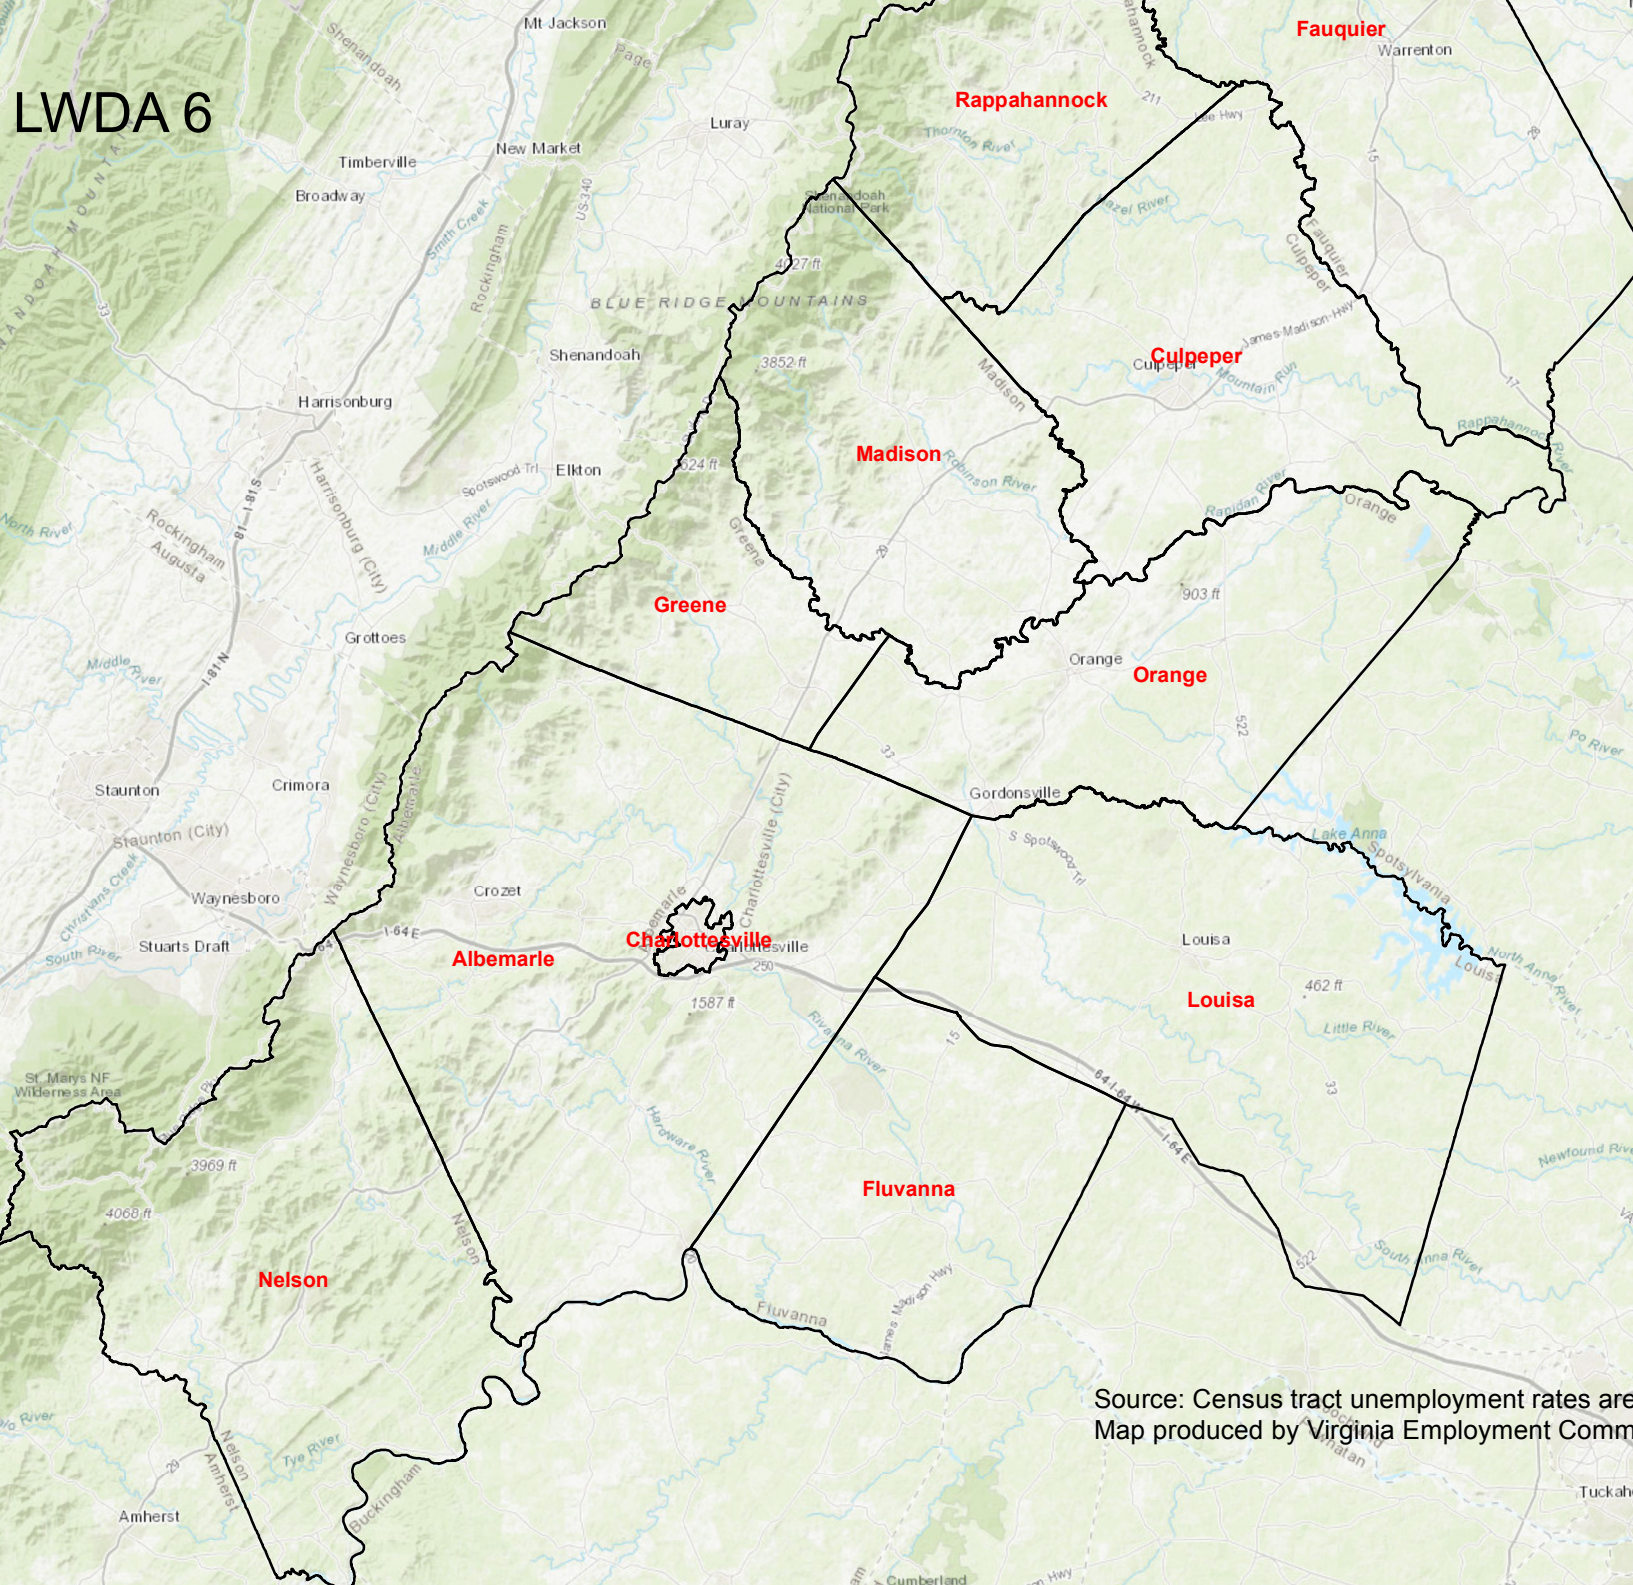

LWDA 6

Source: Census tract unemployment rates are five year averages from the American Community Survey.
Map produced by Virginia Employment Commission, Economic Information & Analytics Division, March 2018

Local Workforce Development Area 6 Piedmont Workforce Network Unemployment Rates by Census Tracts

Source: Census tract unemployment rates are five year averages from the American Community Survey.
Map produced by Virginia Employment Commission, Economic Information & Analytics Division, May 2018

Local Workforce Development Area 6
Piedmont Workforce Network
Areas of Significant Unemployment [ASUs]