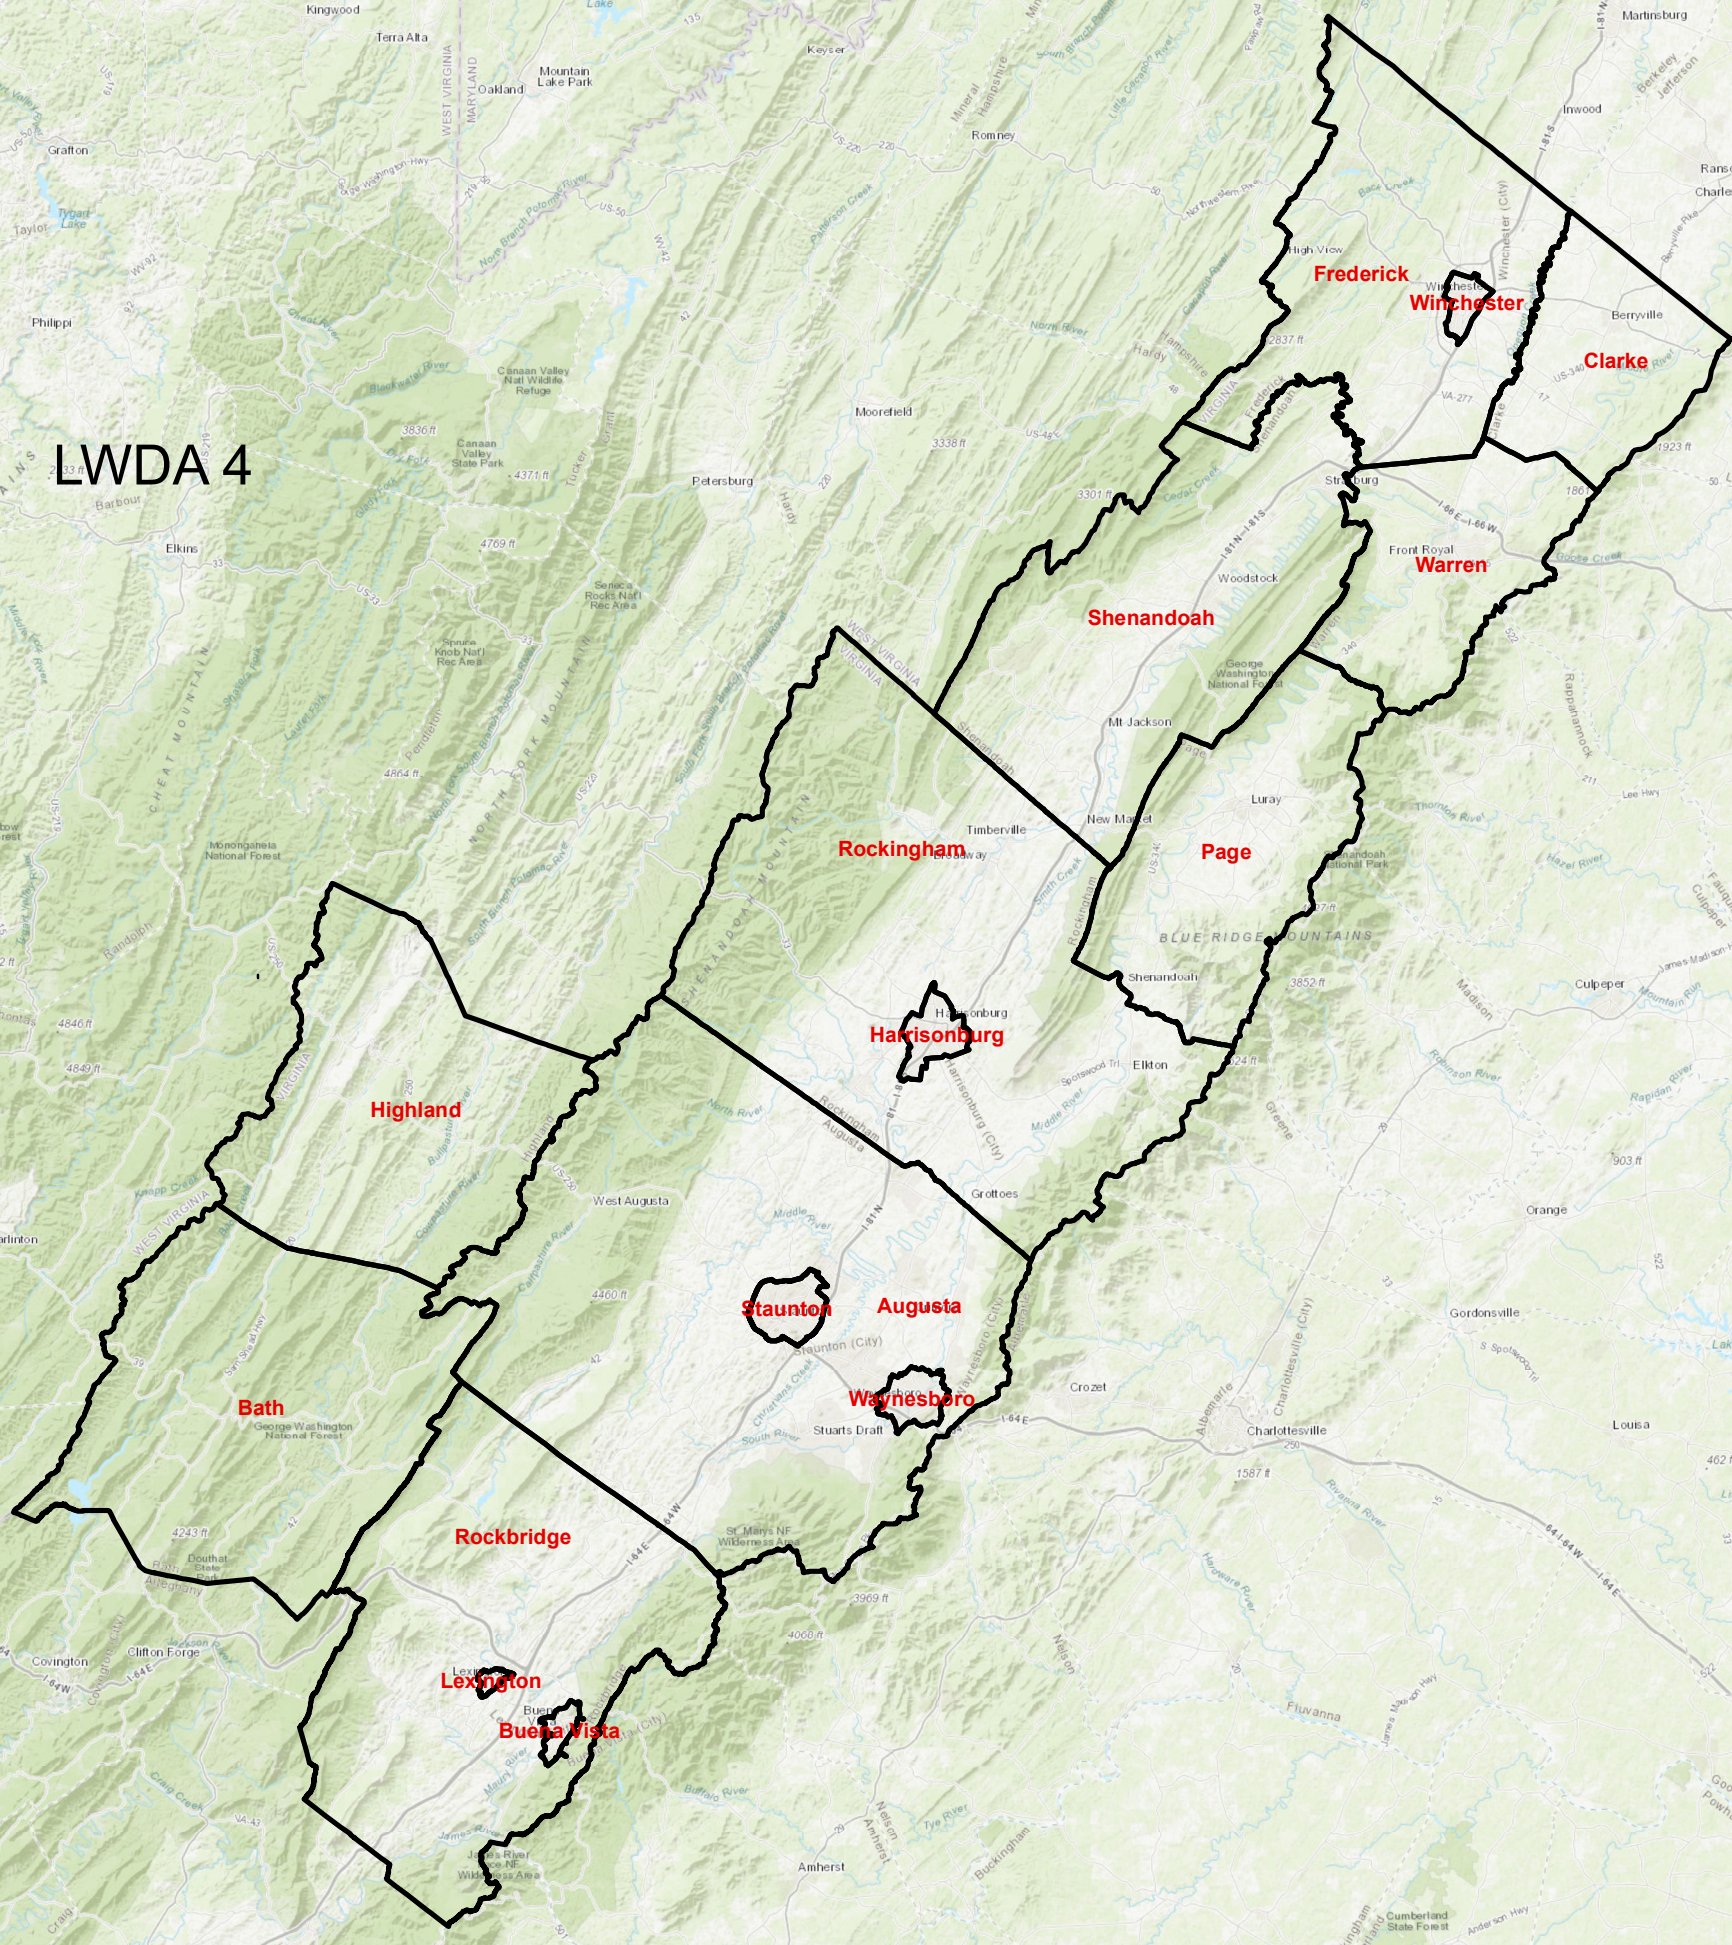

LWDA 4

Sources: Esri, HERE, DeLorme, Intermap, increment P Corp., GEBCO, USGS, FAO, NPS, NRCAN, GeoBase, IGN, Kadaster NL, Ordnance Survey, Esri Japan, METI, Esri China (Hong Kong), swisstopo, MapmyIndia, © OpenStreetMap contributors, and the GIS User Community

Local Workforce Development Area 4 Unemployment Rates by Census Tract

LWDA Average = 4.0 %

Virginia Average = 4.0 %

Local Workforce Development Area 4
 Shenandoah Valley
 Areas of Significant Unemployment [ASUs]