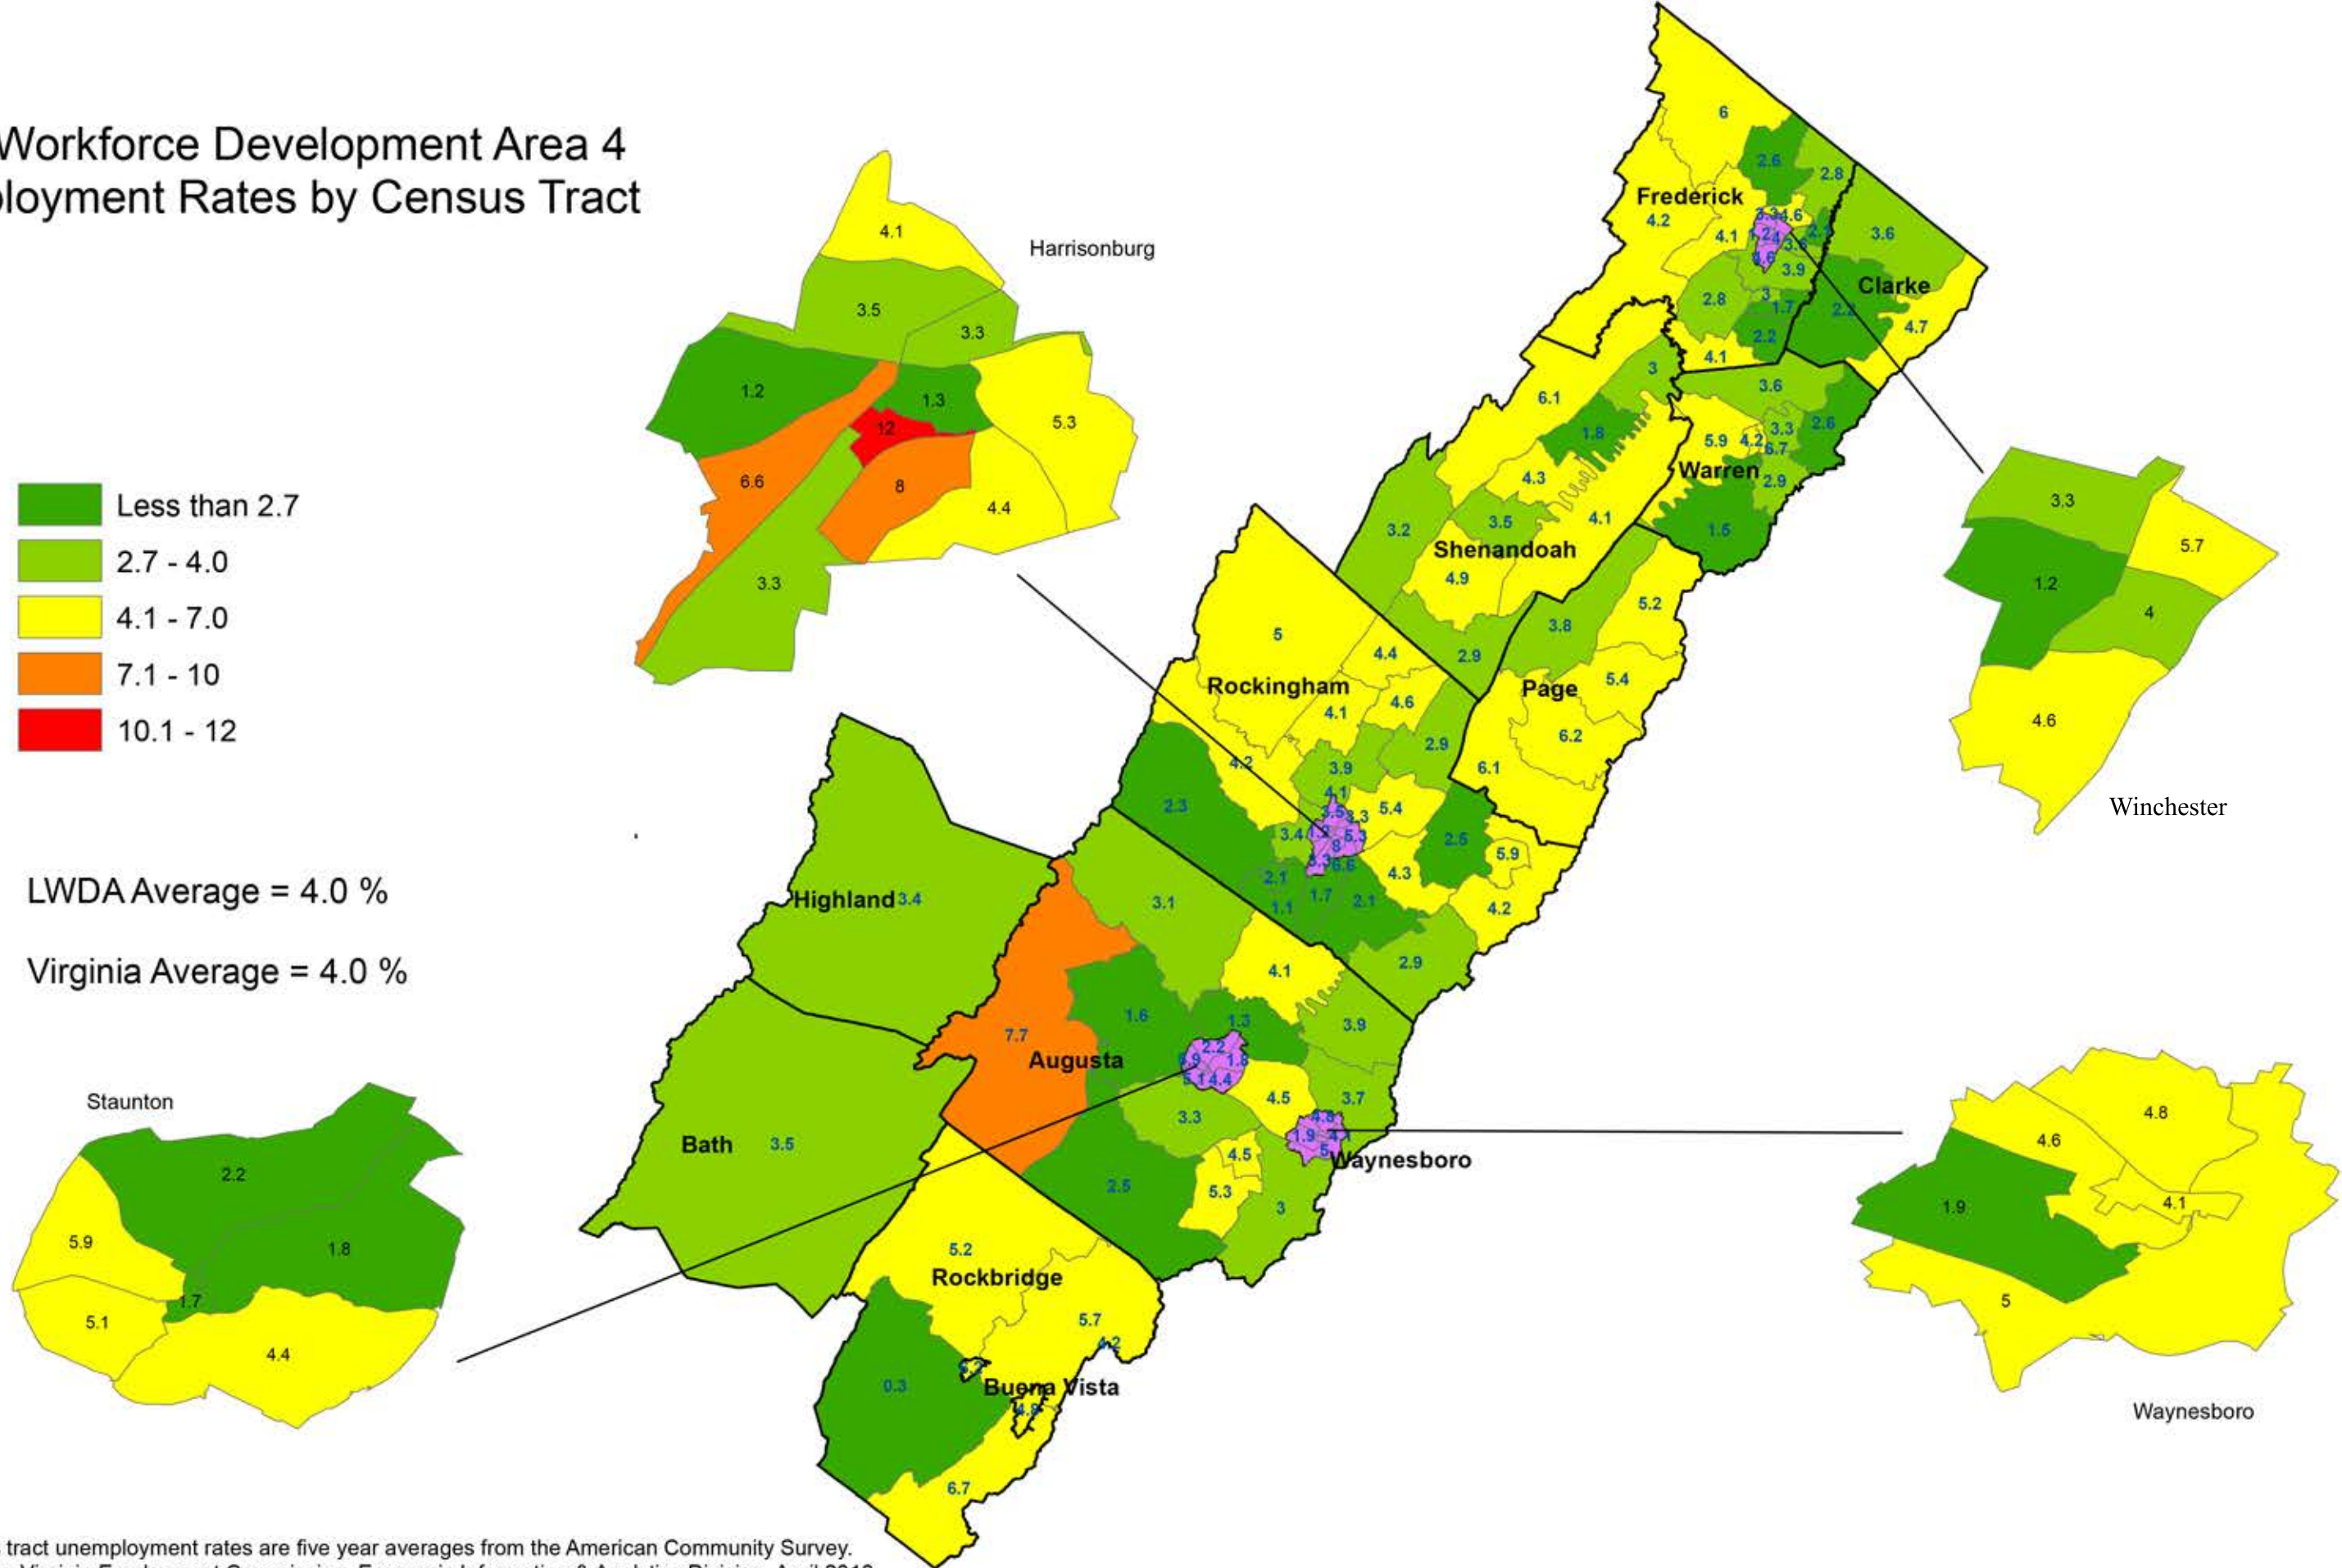

LWDA 4

Sources: Esri, HERE, DeLorme, Intermap, increment P Corp., GEBCO, USGS, FAO, NPS, NRCAN, GeoBase, IGN, Kadaster NL, Ordnance Survey, Esri Japan, METI, Esri China (Hong Kong), swisstopo, MapmyIndia, © OpenStreetMap contributors, and the GIS User Community

Local Workforce Development Area 4 Unemployment Rates by Census Tract

LWDA Average = 4.0 %

Virginia Average = 4.0 %

Local Workforce Development Area 4
 Shenandoah Valley
 Areas of Significant Unemployment [ASUs]