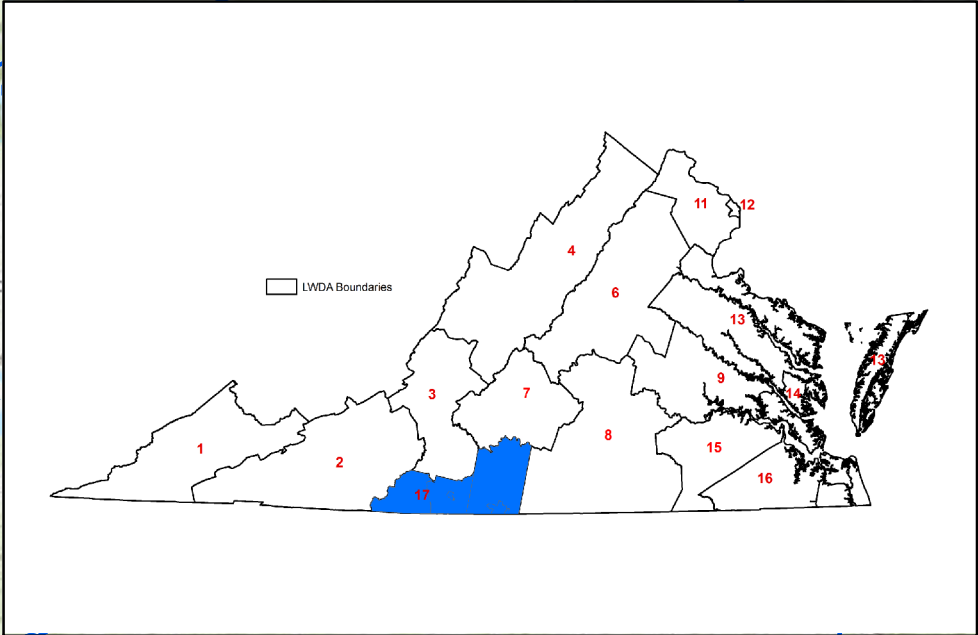

# Local Workforce Development Area 17 West Piedmont Unemployment Rates by Census Tracts

LWDA Average = 5.3 %

Virginia Average = 4.0 %

Source: Census tract unemployment rates are five year averages from the American Community Survey. Map produced by Virginia Employment Commission, Economic Information & Analytics Division, June 2018

Local Workforce Development Area 17  
West Piedmont  
Areas of Significant Unemployment [ASUs]

Map produced by Virginia Employment Commission, Economic Information & Analytics Division, October 2018

Sources: Esri, HERE, DeLorme, Intermap, increment P Corp., GEBCO, USGS, FAO, NPS, NRCAN, GeoBase, IGN, Kadaster NL, Ordnance Survey, Esri Japan, METI, Esri China (Hong Kong), swisstopo, MapmyIndia, © OpenStreetMap contributors, and the GIS User Community