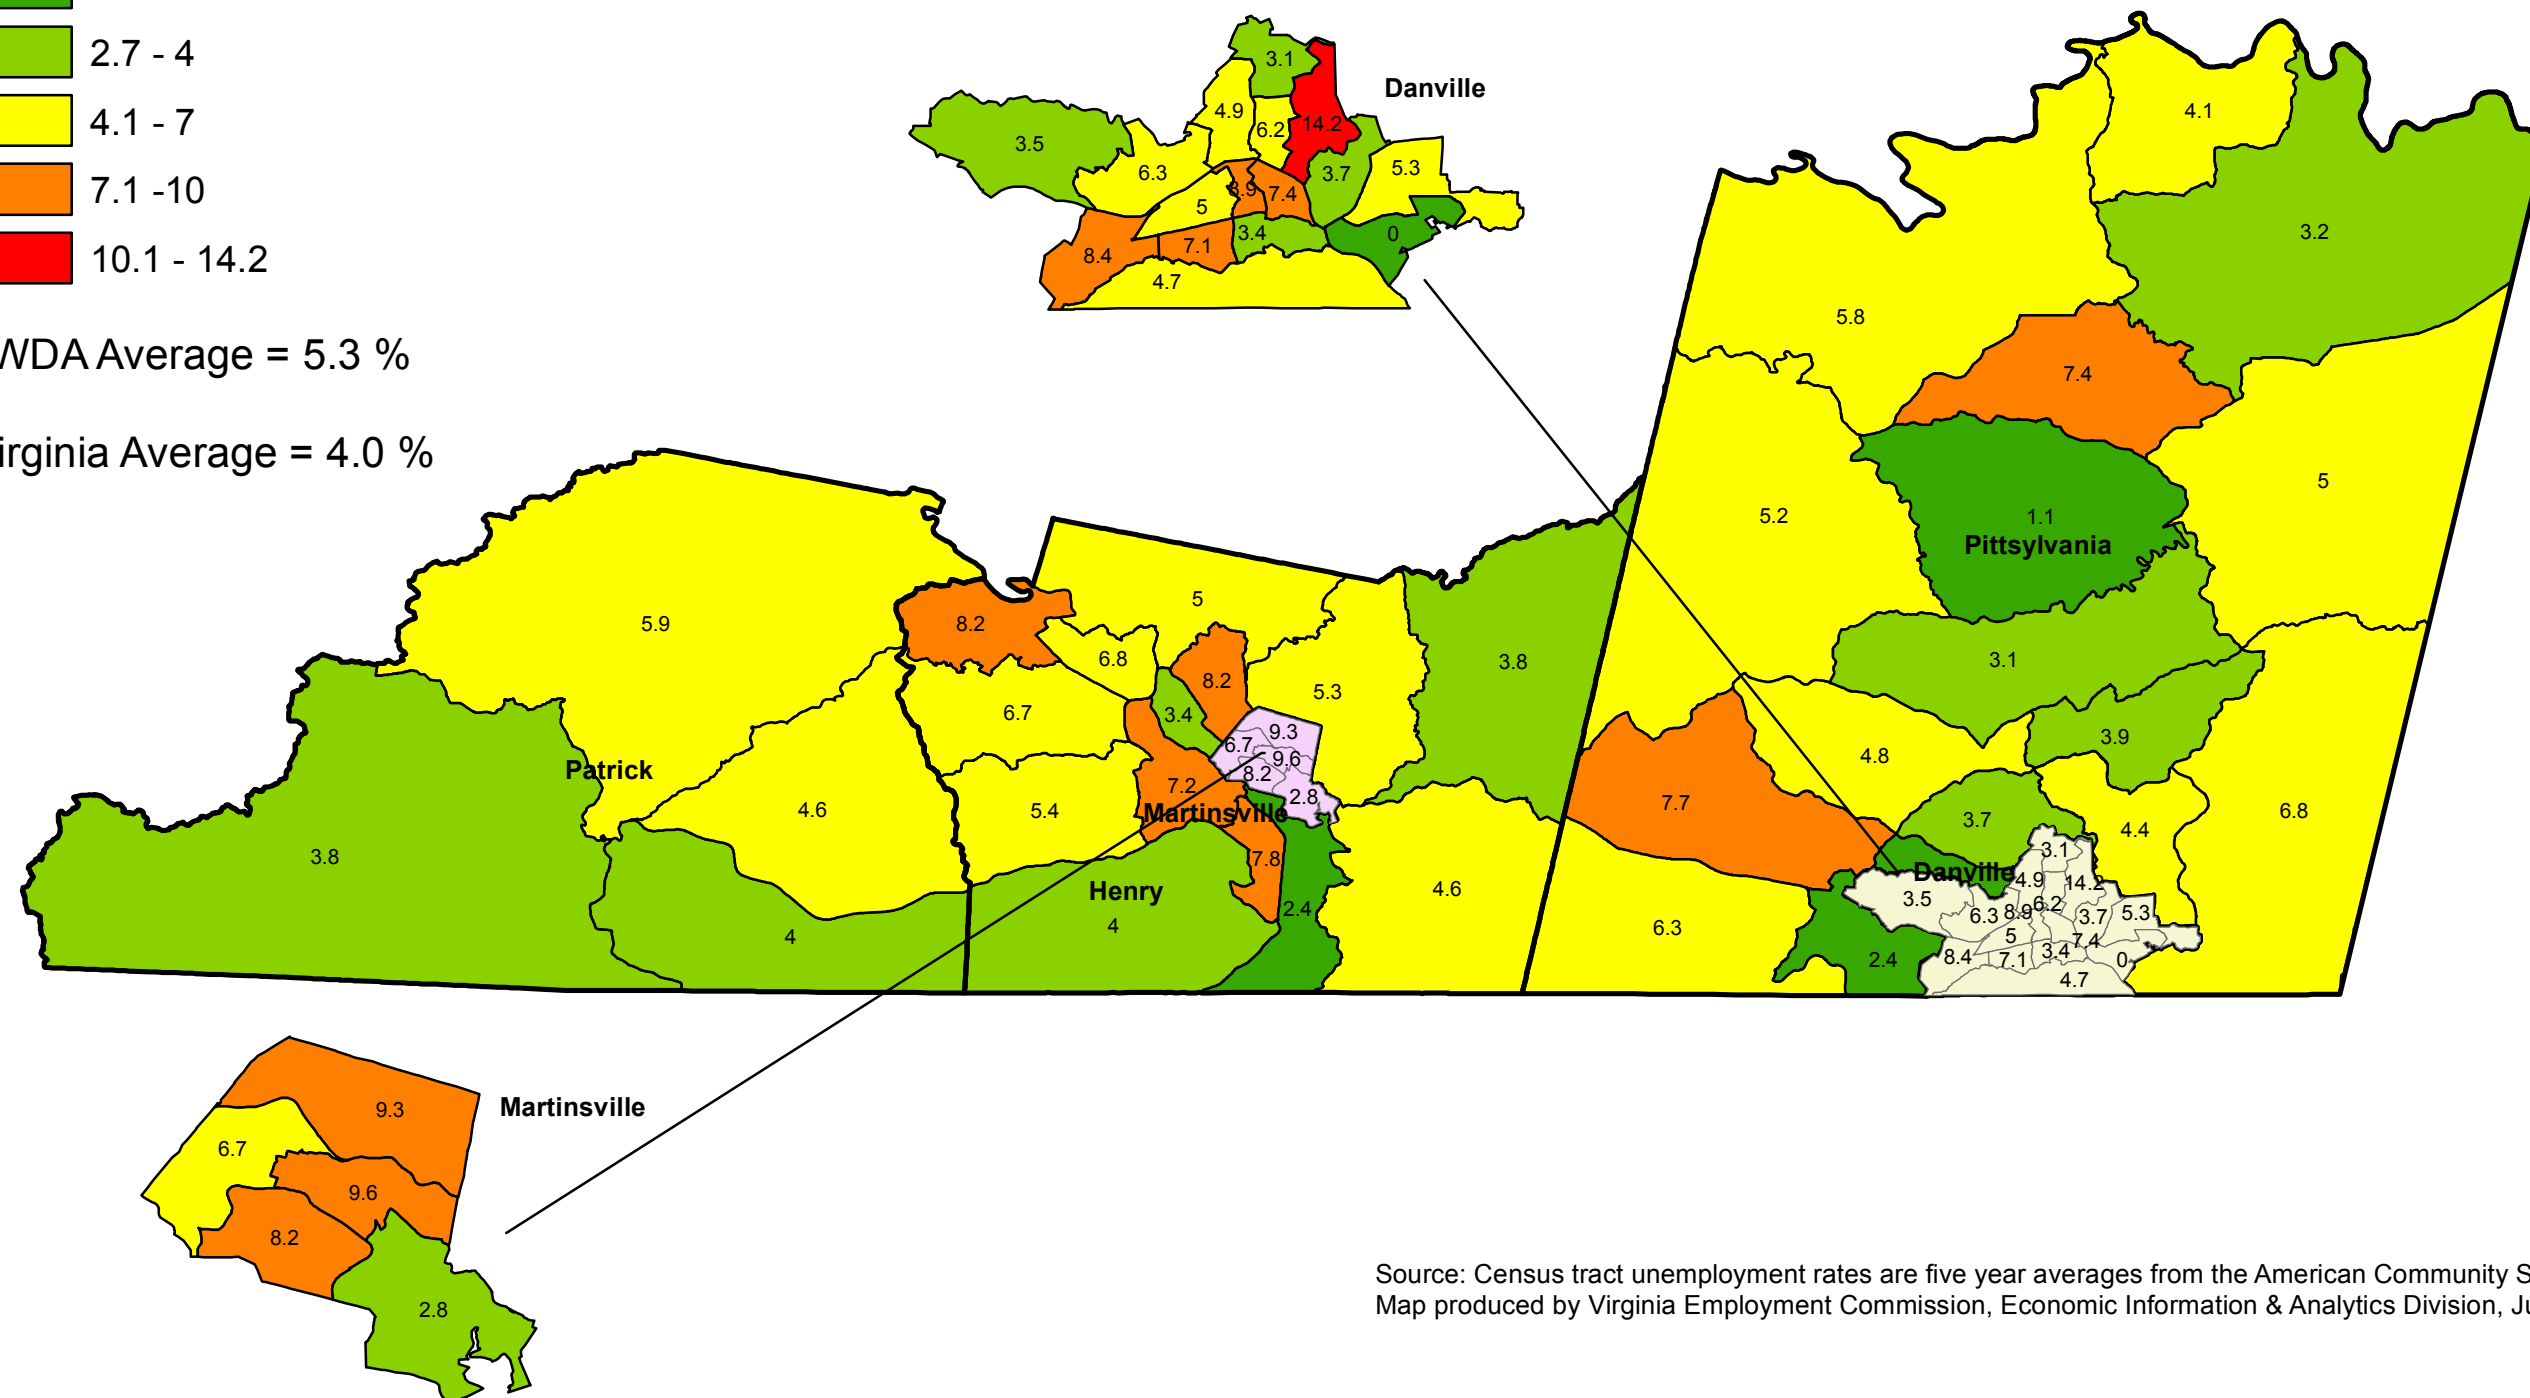

LWDA 17

Patrick

Martinsville

Henry

Pittsylvania

Danville

Source: Census tract unemployment rates are five year averages from the American Community Survey. Map produced by Virginia Employment Commission, Economic Information & Analytics Division, March 2018.

Sources: Esri, HERE, DeLorme, Intermap, increment P Corp., GEBCO, USGS, FAO, NPS, NRCAN, GeoBase, IGN, Kadaster NL, Ordnance Survey, Esri Japan, METI, Esri China (Hong Kong), swisstopo, MapmyIndia, © OpenStreetMap contributors, and the GIS User Community

# Local Workforce Development Area 17 West Piedmont Unemployment Rates by Census Tracts

LWDA Average = 5.3 %

Virginia Average = 4.0 %

Source: Census tract unemployment rates are five year averages from the American Community Survey. Map produced by Virginia Employment Commission, Economic Information & Analytics Division, June 2018

Local Workforce Development Area 17  
West Piedmont  
Areas of Significant Unemployment [ASUs]

Map produced by Virginia Employment Commission, Economic Information & Analytics Division, October 2018

Sources: Esri, HERE, DeLorme, Intermap, increment P Corp., GEBCO, USGS, FAO, NPS, NRCAN, GeoBase, IGN, Kadaster NL, Ordnance Survey, Esri Japan, METI, Esri China (Hong Kong), swisstopo, MapmyIndia, © OpenStreetMap contributors, and the GIS User Community