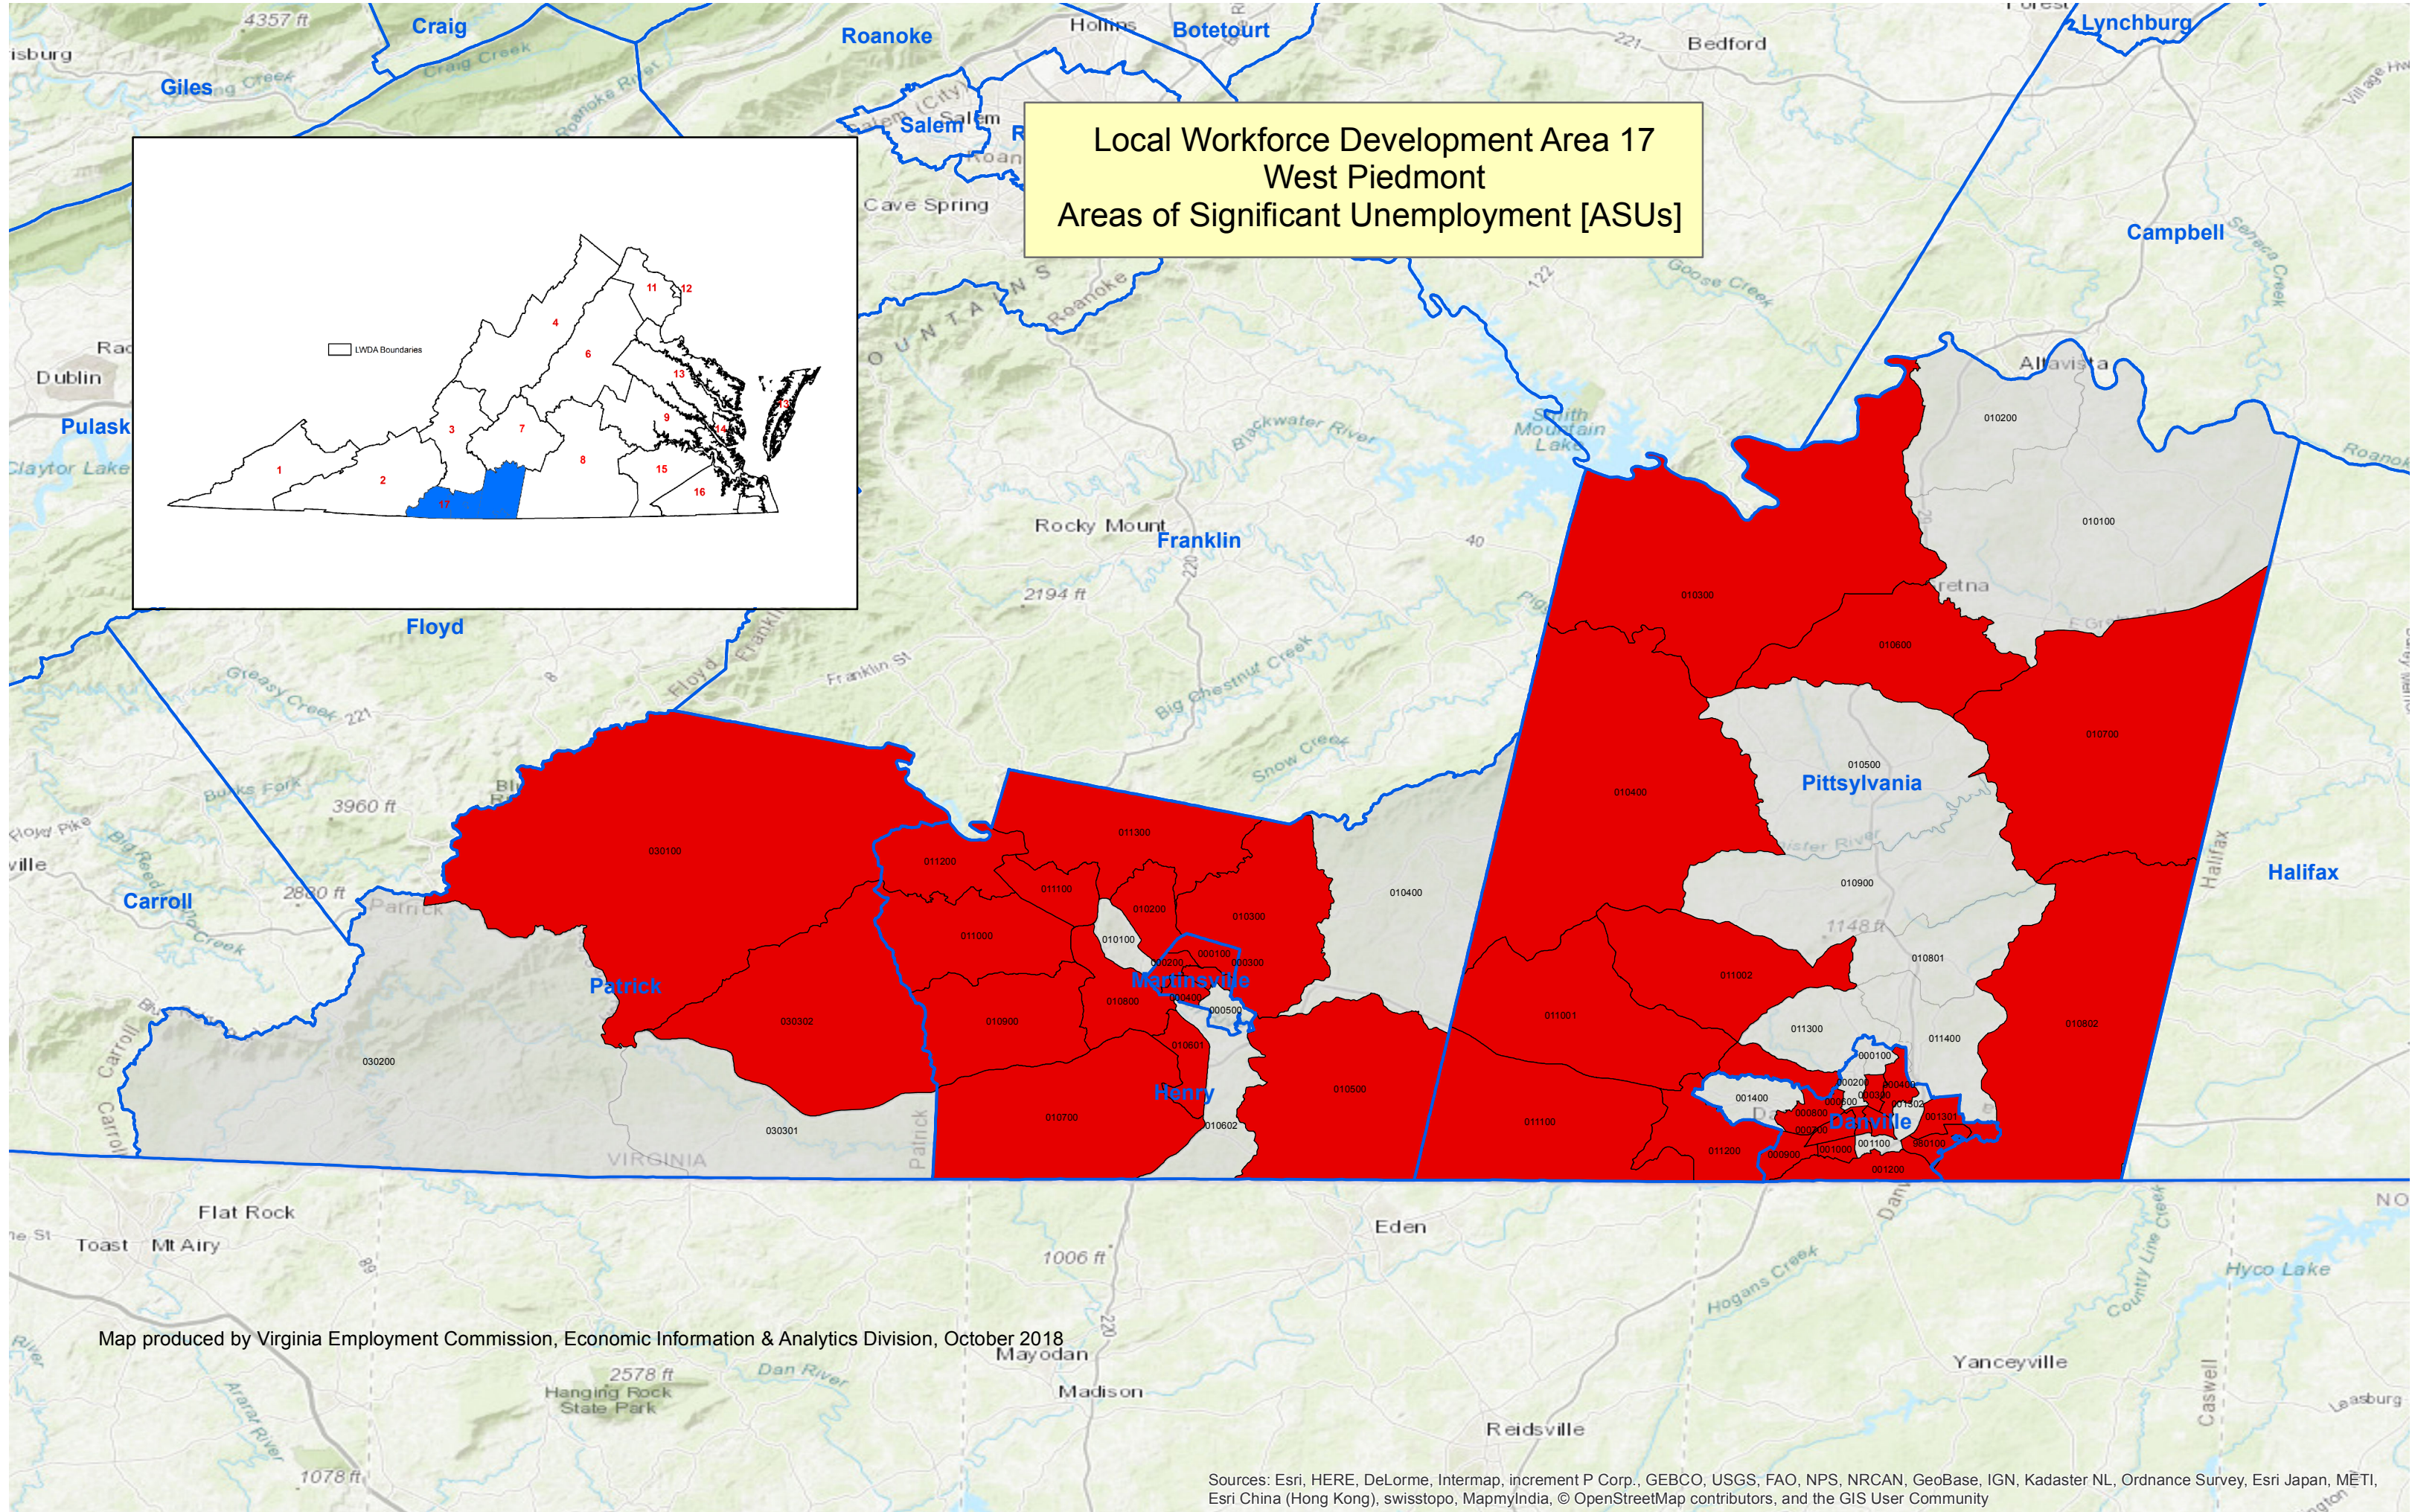

Sources: Esri, HERE, DeLorme, Intermap, increment P Corp., GEBCO, USGS, FAO, NPS, NRCAN, GeoBase, IGN, Kadaster NL, Ordnance Survey, Esri Japan, METI, Esri China (Hong Kong), swisstopo, MapmyIndia, © OpenStreetMap contributors, and the GIS User Community

# Local Workforce Development Area 17 West Piedmont Unemployment Rates by Census Tracts

LWDA Average = 5.3 %

Virginia Average = 4.0 %

Source: Census tract unemployment rates are five year averages from the American Community Survey. Map produced by Virginia Employment Commission, Economic Information & Analytics Division, June 2018

Local Workforce Development Area 17  
West Piedmont  
Areas of Significant Unemployment [ASUs]

Map produced by Virginia Employment Commission, Economic Information & Analytics Division, October 2018

Sources: Esri, HERE, DeLorme, Intermap, increment P Corp., GEBCO, USGS, FAO, NPS, NRCAN, GeoBase, IGN, Kadaster NL, Ordnance Survey, Esri Japan, METI, Esri China (Hong Kong), swisstopo, MapmyIndia, © OpenStreetMap contributors, and the GIS User Community