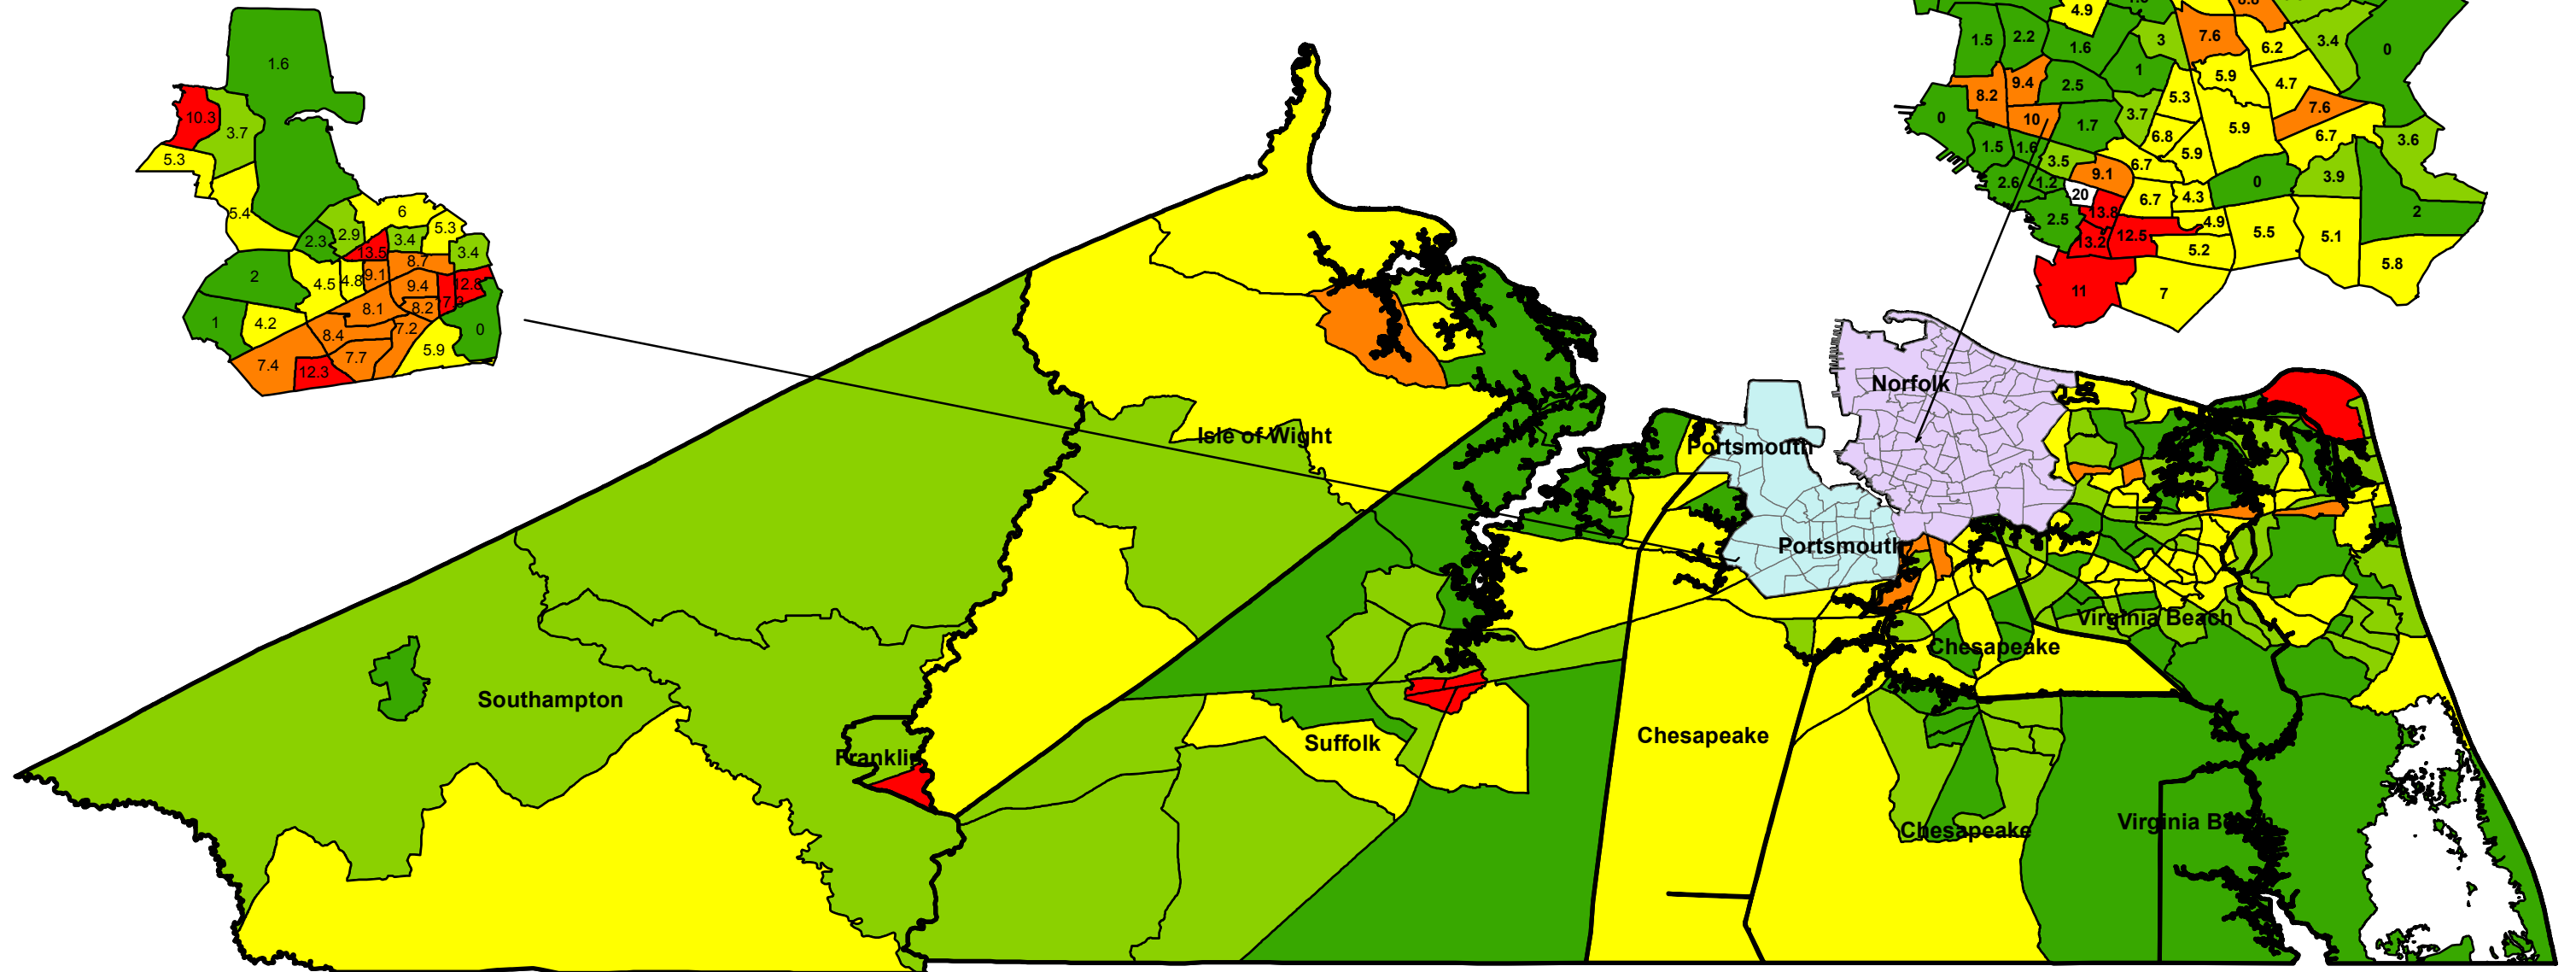

LWDA 16

Isle of Wight

Southampton

Franklin

Suffolk

Norfolk

Portsmouth

Chesapeake

Virginia Beach

Chesapeake

Source: Census tract unemployment rates are five year averages from the American Community Survey. Map produced by Virginia Employment Commission, Economic Information & Analytics Division, March 2018

Sources: Esri, HERE, DeLorme, Intermap, increment P Corp., GEBCO, USGS, FAO, NPS, NRCAN, GeoBase, IGN, Kadaster NL, Ordnance Survey, Esri Japan, METI, Esri China (Hong Kong), swisstopo, MapmyIndia, © OpenStreetMap contributors, and the GIS User Community

Local Workforce Development Area 16 Hampton Roads Unemployment Rates by Census Tracts

LWDA Average = 4.4 %

Virginia Average = 4.0 %

Source: Census tract unemployment rates are five year averages from the American Community Survey.
Map produced by Virginia Employment Commission, Economic Information & Analytics Division, June 2018