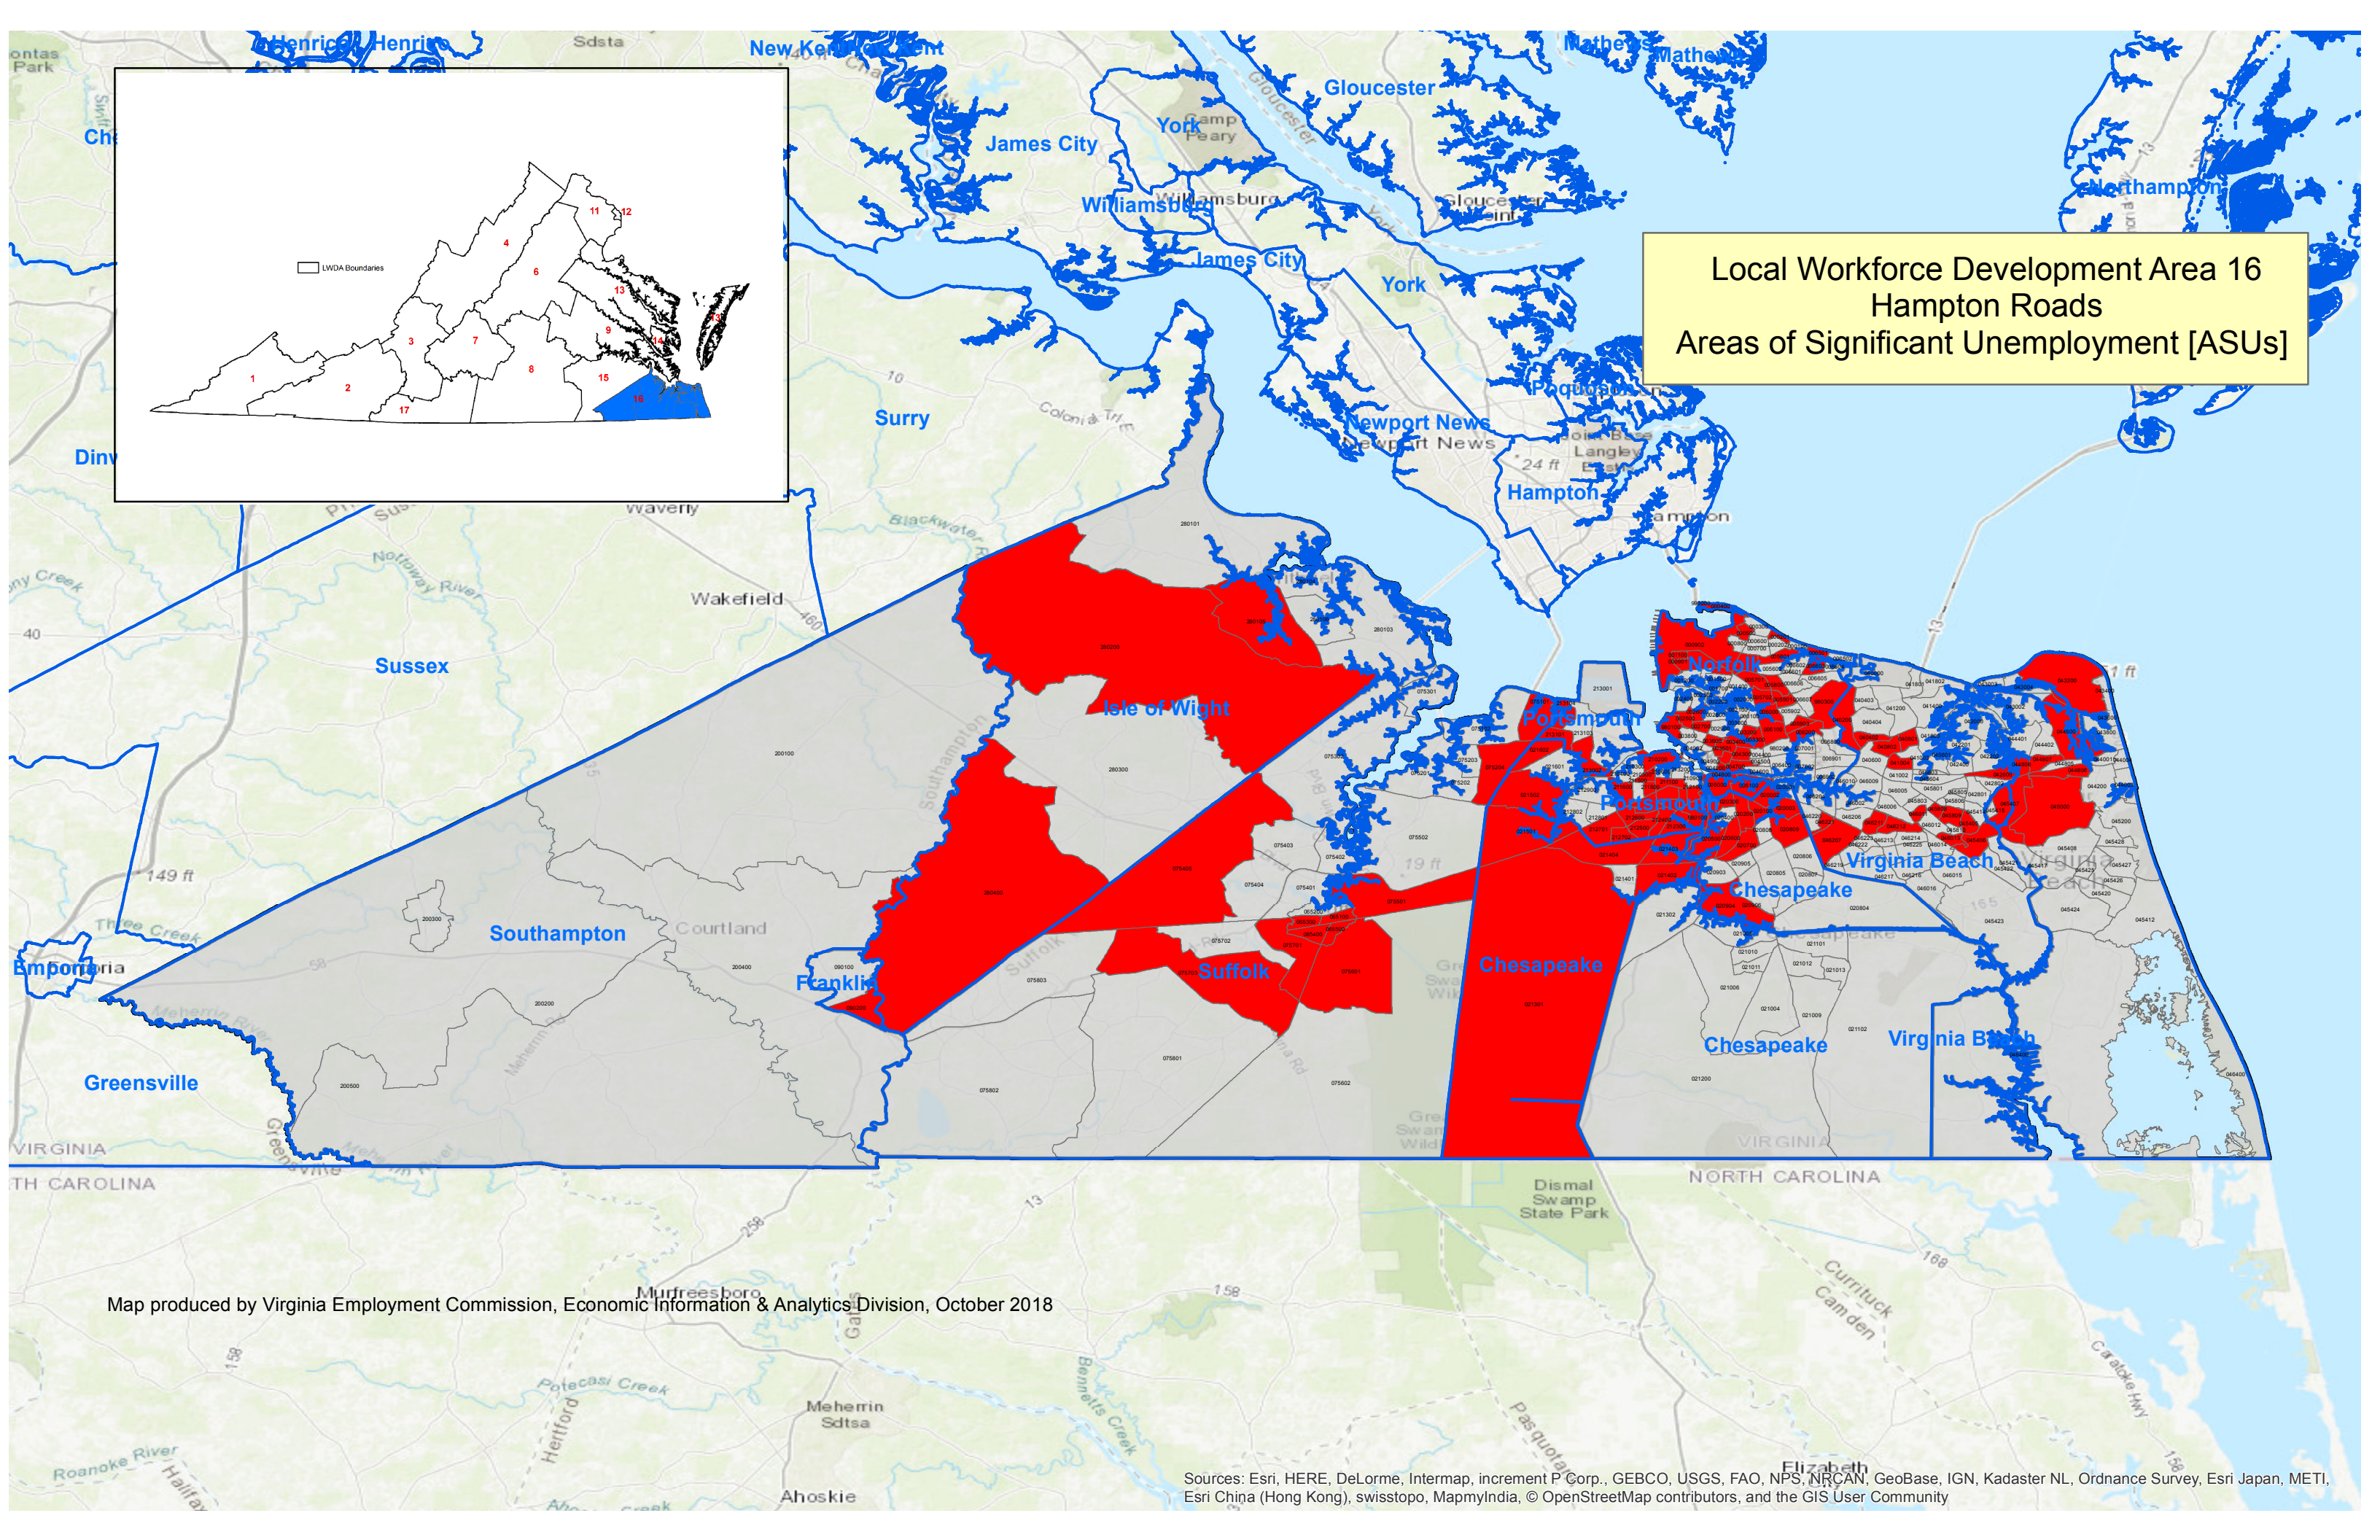

LWDA 16

Isle of Wight

Southampton

Franklin

Suffolk

Norfolk

Portsmouth

Chesapeake

Sources: Esri, HERE, DeLorme, Intermap, increment P Corp., GEBCO, USGS, FAO, NPS, NRCAN, GeoBase, IGN, Kadaster NL, Ordnance Survey, Esri Japan, METI, Esri China (Hong Kong), swisstopo, MapmyIndia, © OpenStreetMap contributors, and the GIS User Community

Local Workforce Development Area 16 Hampton Roads Unemployment Rates by Census Tracts

LWDA Average = 4.4 %

Virginia Average = 4.0 %

Source: Census tract unemployment rates are five year averages from the American Community Survey.
Map produced by Virginia Employment Commission, Economic Information & Analytics Division, June 2018

Local Workforce Development Area 16
 Hampton Roads
 Areas of Significant Unemployment [ASUs]

Map produced by Virginia Employment Commission, Economic Information & Analytics Division, October 2018

Sources: Esri, HERE, DeLorme, Intermap, increment P Corp., GEBCO, USGS, FAO, NPS, NRCAN, GeoBase, IGN, Kadaster NL, Ordnance Survey, Esri Japan, METI, Esri China (Hong Kong), swisstopo, MapmyIndia, © OpenStreetMap contributors, and the GIS User Community