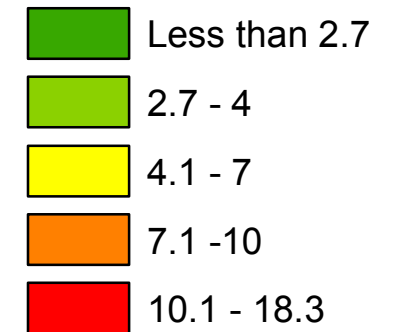

Local Workforce Development Area 16 Hampton Roads Unemployment Rates by Census Tracts

LWDA Average = 4.4 %

Virginia Average = 4.0 %

Source: Census tract unemployment rates are five year averages from the American Community Survey.
Map produced by Virginia Employment Commission, Economic Information & Analytics Division, June 2018