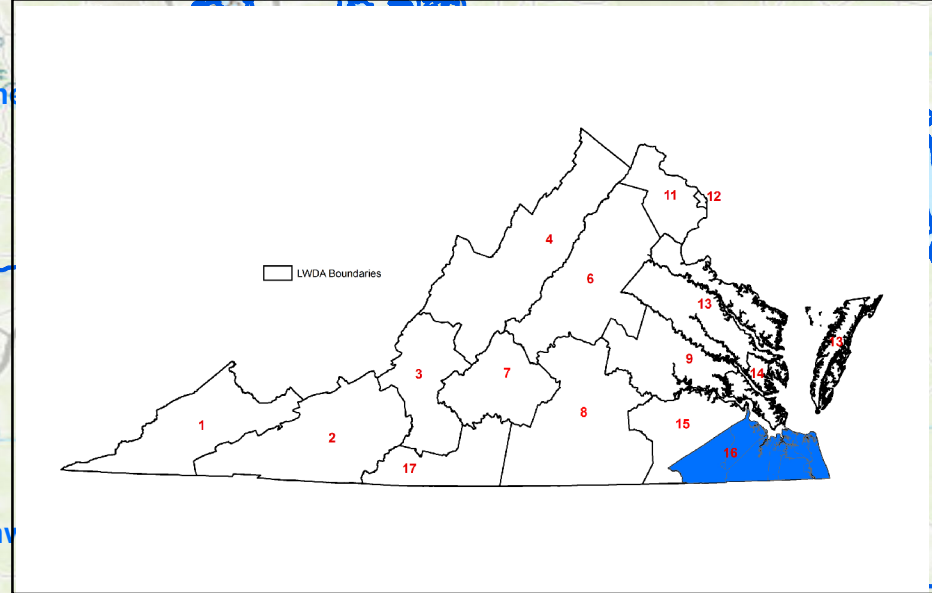

LWDA 16

Isle of Wight

Southampton

Franklin

Suffolk

Norfolk

Portsmouth

Chesapeake

Sources: Esri, HERE, DeLorme, Intermap, increment P Corp., GEBCO, USGS, FAO, NPS, NRCAN, GeoBase, IGN, Kadaster NL, Ordnance Survey, Esri Japan, METI, Esri China (Hong Kong), swisstopo, MapmyIndia, © OpenStreetMap contributors, and the GIS User Community

Local Workforce Development Area 16 Hampton Roads Unemployment Rates by Census Tracts

LWDA Average = 4.4 %

Virginia Average = 4.0 %

Source: Census tract unemployment rates are five year averages from the American Community Survey.
Map produced by Virginia Employment Commission, Economic Information & Analytics Division, June 2018

Local Workforce Development Area 16
 Hampton Roads
 Areas of Significant Unemployment [ASUs]

Map produced by Virginia Employment Commission, Economic Information & Analytics Division, October 2018

Sources: Esri, HERE, DeLorme, Intermap, increment P Corp., GEBCO, USGS, FAO, NPS, NRCAN, GeoBase, IGN, Kadaster NL, Ordnance Survey, Esri Japan, METI, Esri China (Hong Kong), swisstopo, MapmyIndia, © OpenStreetMap contributors, and the GIS User Community